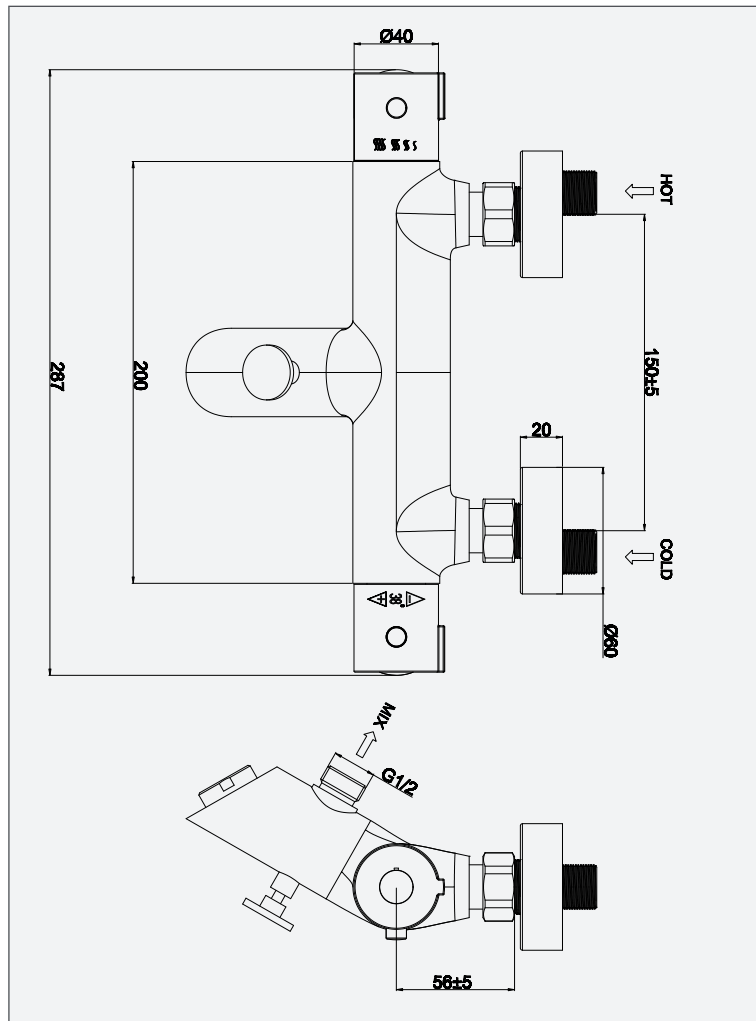

## Luca - Thermostatic Bath Shower Mixer

Code: LU-TBF

### Features

- Includes Neoperl flow straightener to ensure smooth flow
- Thermostatic control
- T38 Anti-scald technology
- Supplied with legs and bath fixings
- 10 year warranty (2 year on cartridge)

### Technical Details

- 2 tap hole deck mounted bath shower mixer - chrome 3/4" BSP inlets

Units 3 & 4, 16 Crawfordsburn Road,  
Newtownards, Co Down,  
Northern Ireland. BT23 4EA

**Sales Enquiries**  
Email: [info@aquallabrassware.com](mailto:info@aquallabrassware.com)