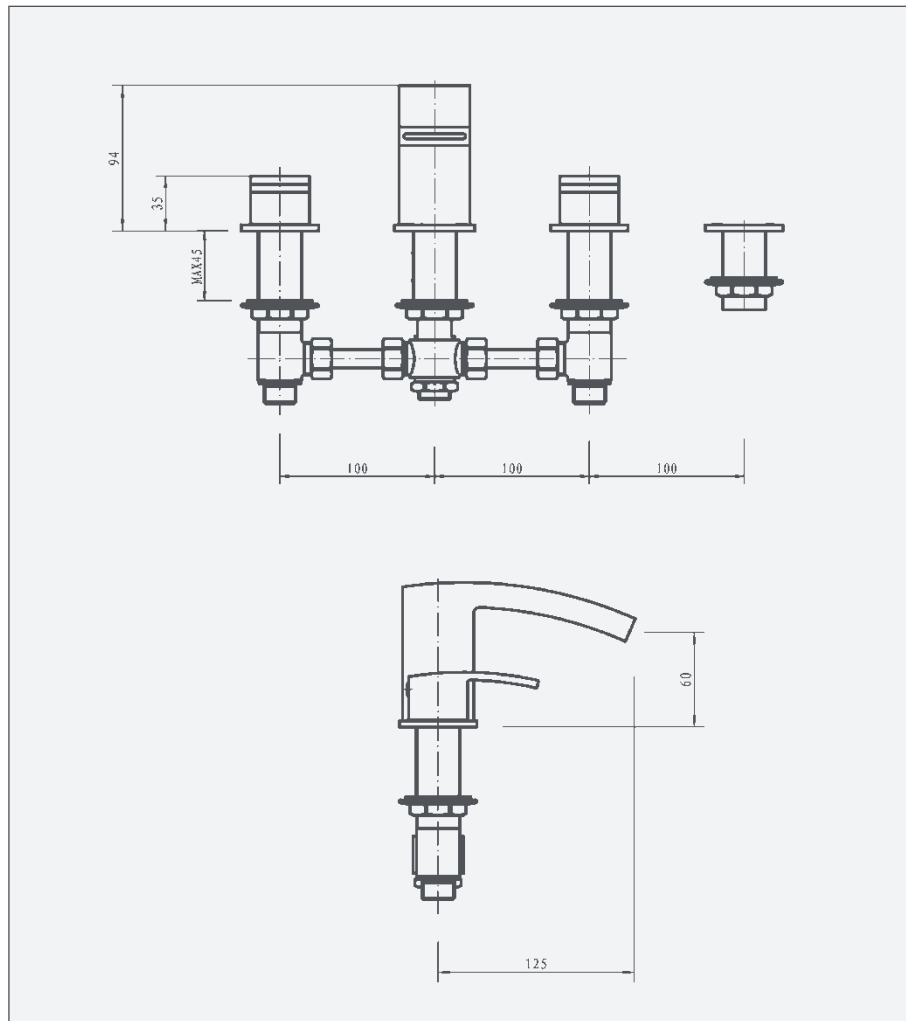

Zen - 4 Hole Bath Shower Mixer

Zen 4 Hole Bath Shower Mixer

Code: Z-4H

Features

- Cascade water flow
- Discreet etching for hot and cold
- Supplied with designer pencil handset
- Hose and wall bracket
- Lever diverter
- 10 year warranty (2 year on cartridge)

Technical Details

- 4 tap hole deck mounted bath shower mixer - chrome
- 3/4" BSP inlets

Operating Pressure	0.2 bar	0.5 bar	1 bar	2 bar
Flow Rate (L/min)	6.3	12.6	18.8	27.4

Unit 5, Kiltonga Industrial Estate,
Newtownards, Co Down,
Northern Ireland. BT23 4TJ