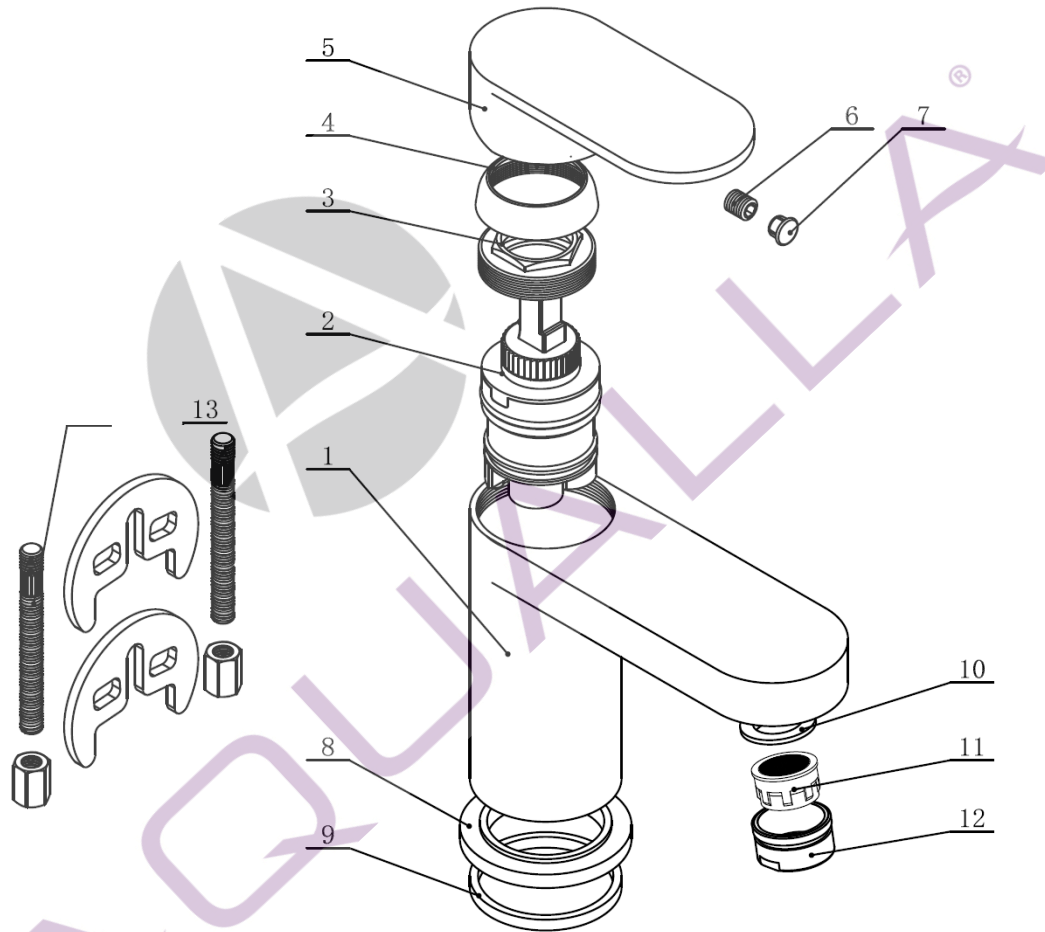

Bryant Basin Mono

Item	Description	Qty
1	Body	1
2	Cartridge	1
3	Collar	1
4	Cover cap	1
5	Handle	1
6	Set screw	1
7	Cap	1
8	Base plate	1
9	Washer	1
10	Washer	1
11	Aerator	1
12	Aerator nut	1
13	Fixing pack	1