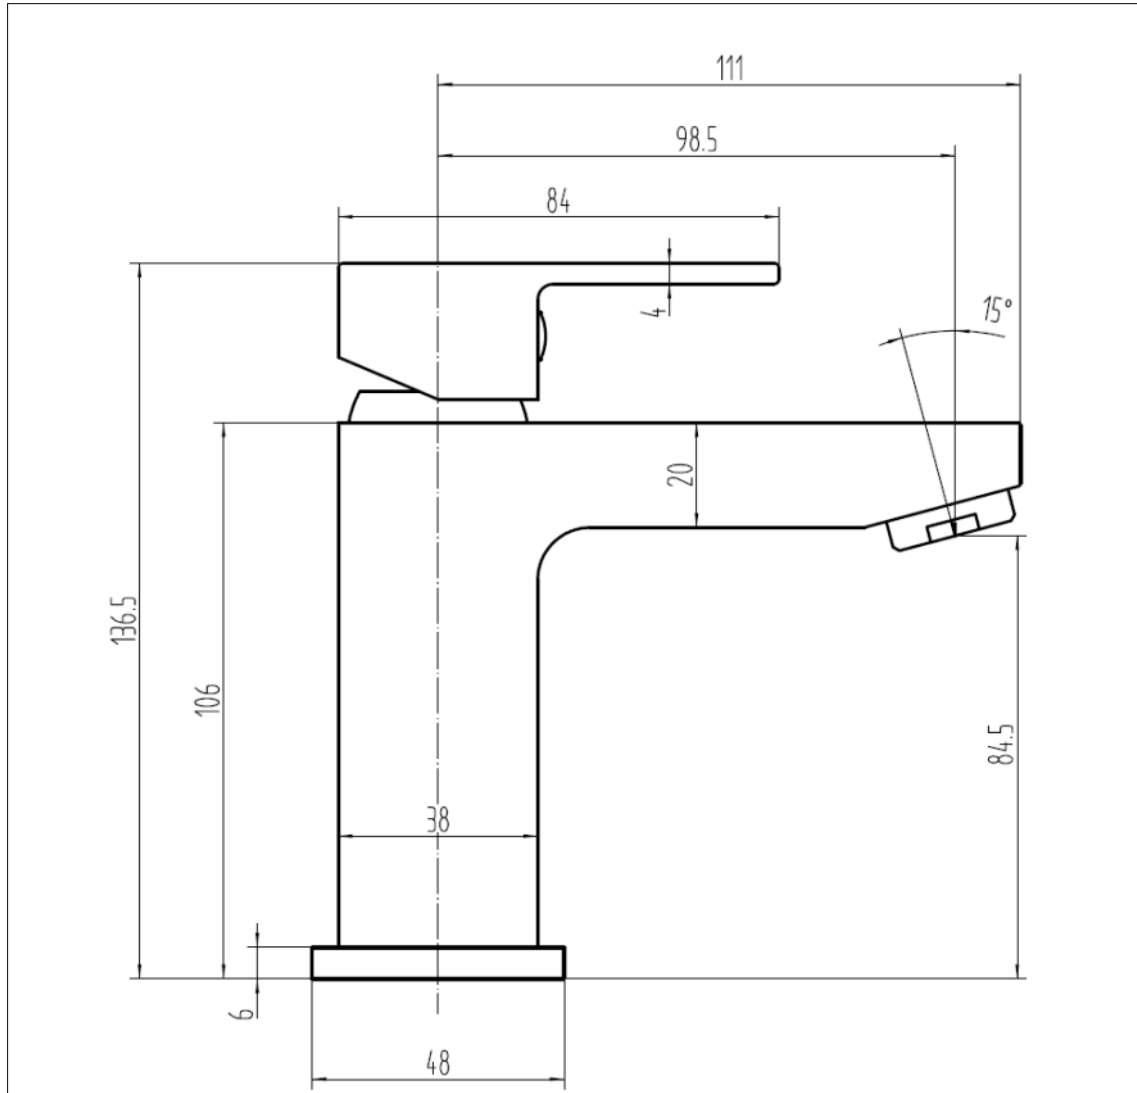

Encore - Basin Mixer

Encore Basin Mixer

Code: EN-BM

Features

- Supplied with clicker waste and 1/2" flexible tail water inlets
- Includes Neoperl aerator to ensure smooth flow
- Mounting base plate for premium finish
- Discreet etching for hot and cold
- 12 year warranty

Operating Pressure	0.2 bar	0.5 bar	1 bar
Flow Rate (L/min)	5.1	7.8	11.2

Units 3 & 4, 16 Crawfordsburn Road,
Newtownards, Co Down,
Northern Ireland. BT23 4EA

Sales Enquiries

Email: info@aquallabrassware.com