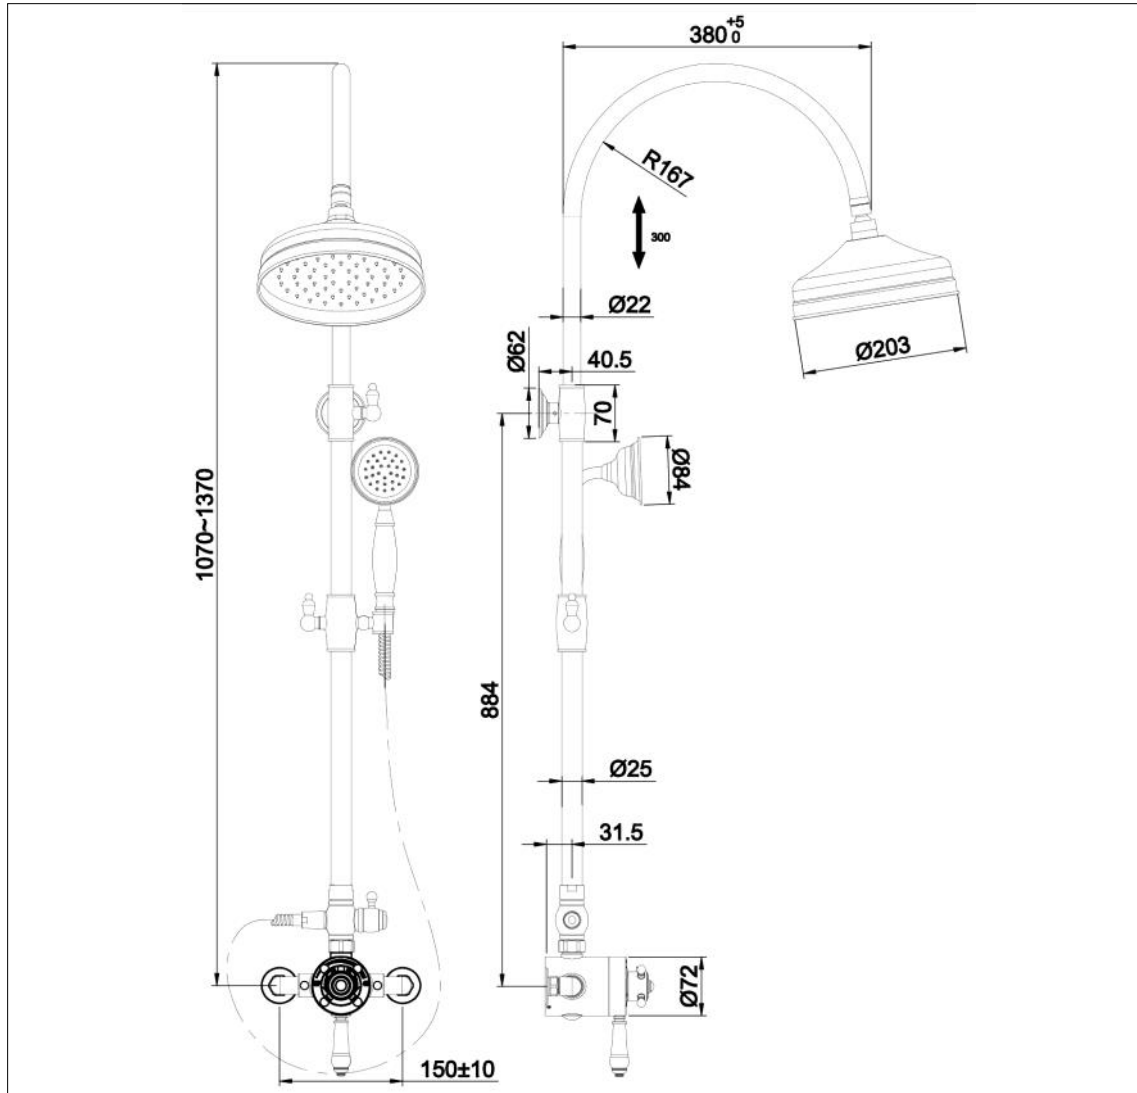

## Georgia - Drench Shower Chrome

Code: G-DS

### Features

- Thermostatic concentric valve
- 200mm brass head with rub clean nozzles
- Integrated diverter
- Adjustable handset height
- Adjustable shower head height even after fitting
- 12 year warranty

Operating Pressure	1 bar	2 bar
Flow Rate (L/min)	16.9	24.2

Units 3 & 4, 16 Crawfordsburn Road,  
Newtownards, Co Down,  
Northern Ireland. BT23 4EA