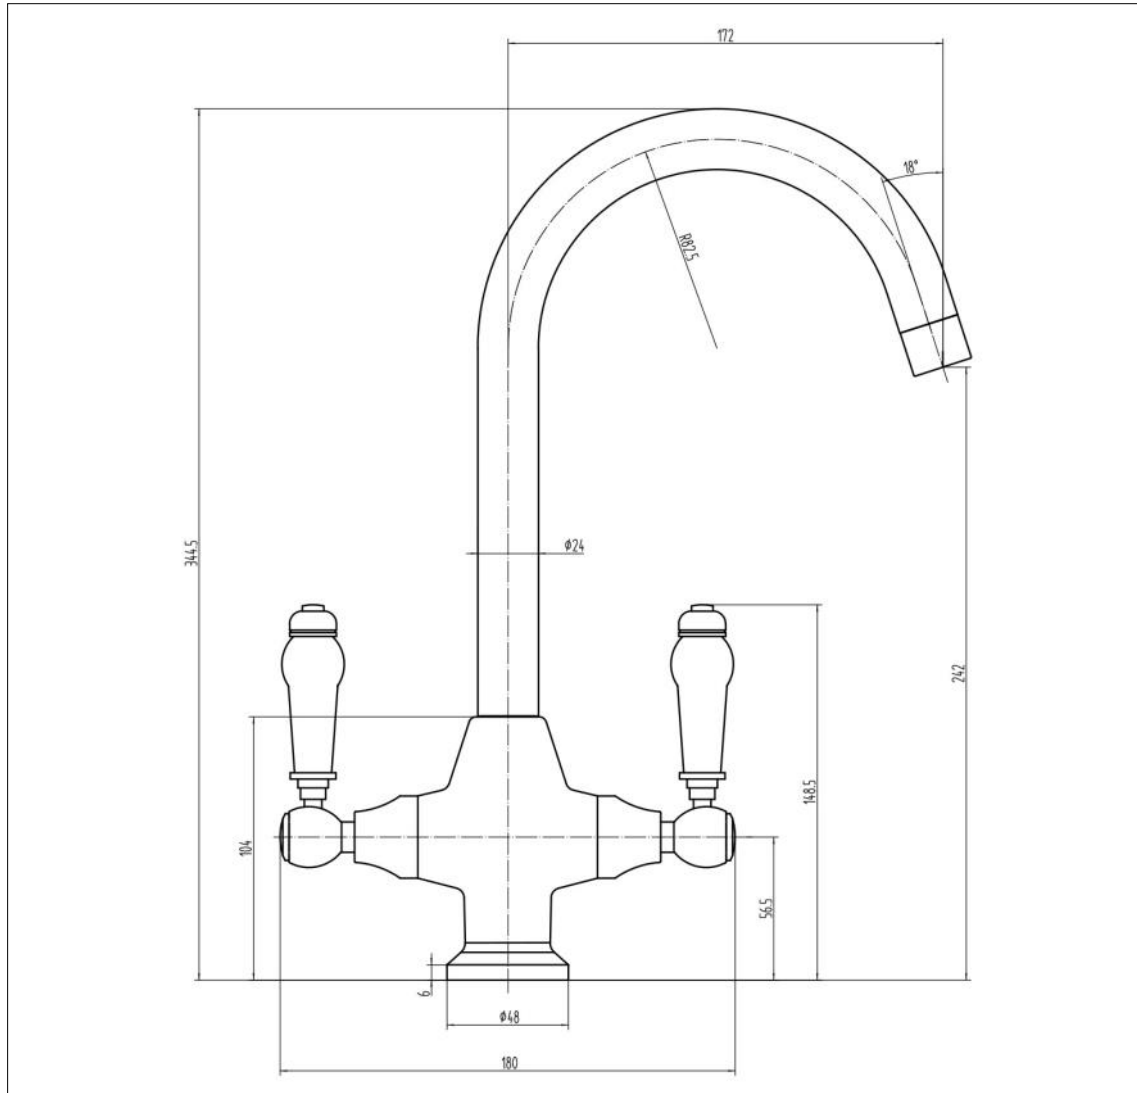

## Georgia Kitchen Mixer

Code: G - KM

### Technical Details

- 1 tap hole deck mounted kitchen mixer
- Wide bore flexible tails 1/2" inlets

Operating Pressure	0.2 bar	0.5 bar	1 bar
Flow Rate (L/min)	4.5	10.1	15.8

Units 3 & 4, 16 Crawfordsburn Road,  
Newtownards, Co Down,  
Northern Ireland. BT23 4EA