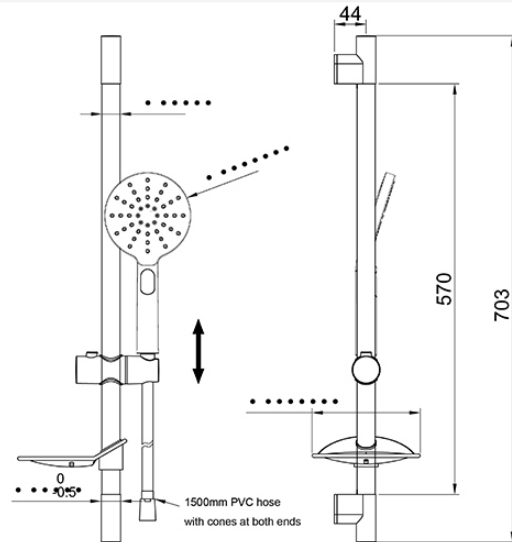

Luca Bar Valve Kit