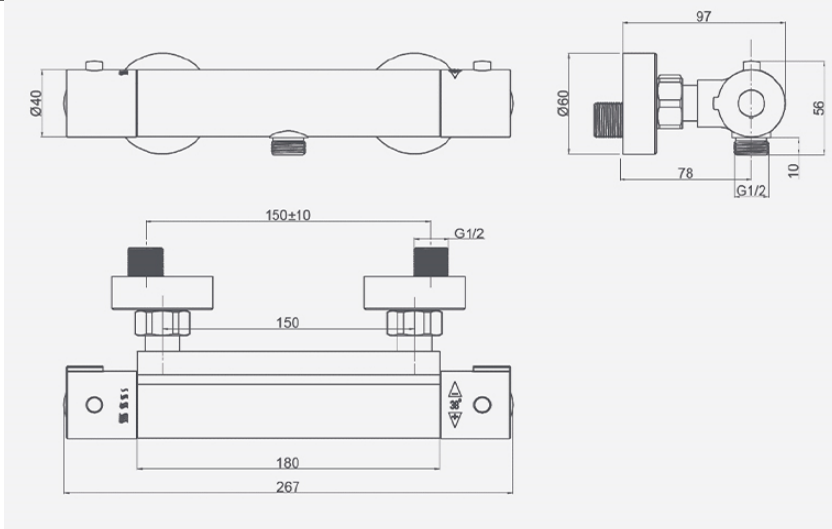

Luca Bar Valve Kit