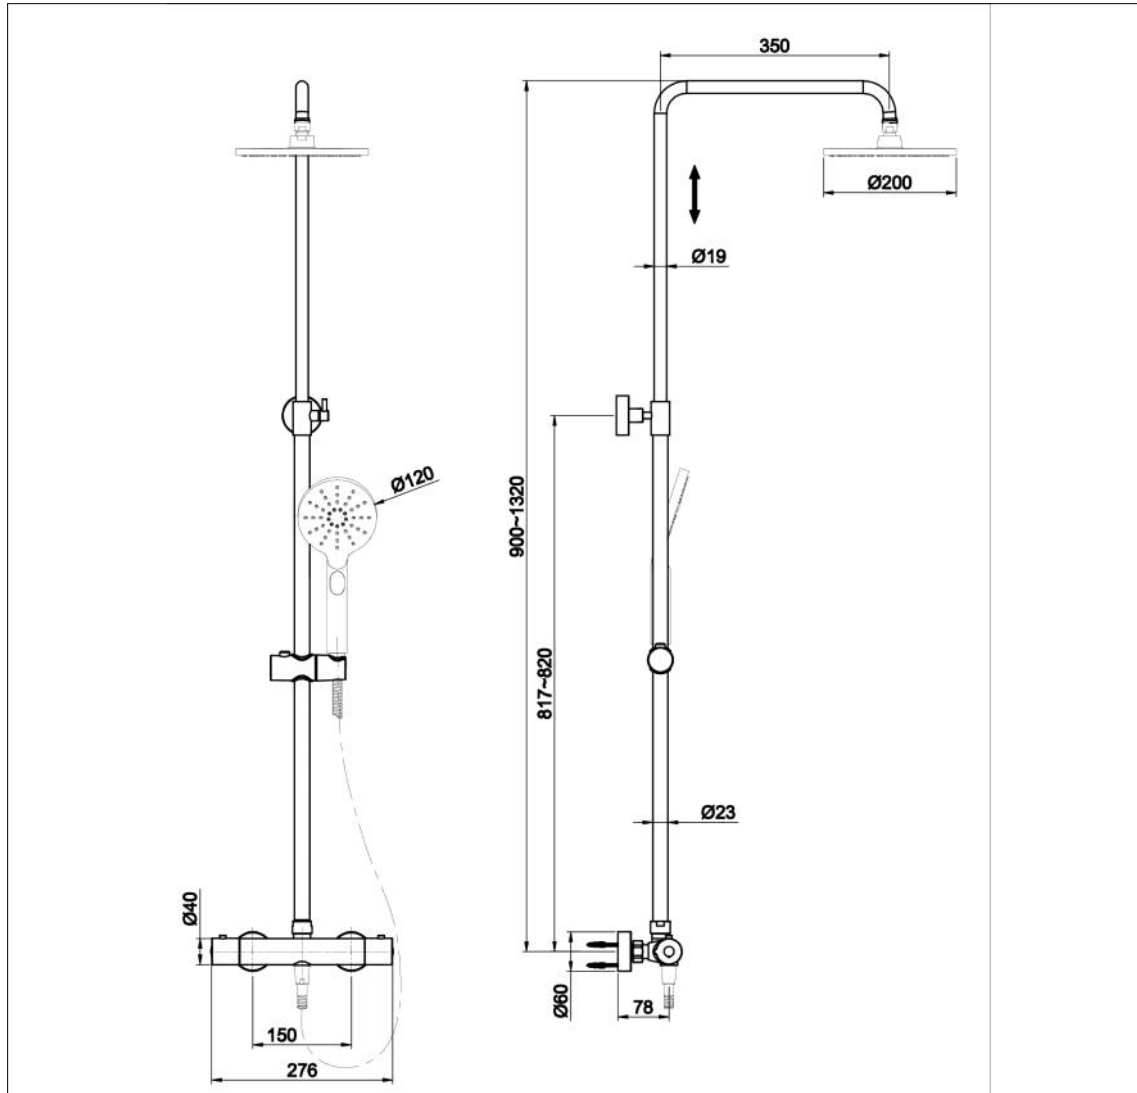

Luca - Drench Shower

Luca - Drench Shower Chrome

Code: LU-DS

Features

- Brass bodied valve
- 200mm brass head
- Push button, Multi function, adjustable height handset.
- Integrated diverter
- Supplied with FastFix brackets
- Adjustable shower head height even after fitting
- T38 anti-scald technology, 1/2" BSP inlets
- 12 year warranty

Operating Pressure	1 bar	2 bar
Flow Rate (L/min)	9.8	14.6

Units 3 & 4, 16 Crawfordsburn Road,
Newtownards, Co Down,
Northern Ireland. BT23 4EA

Sales Enquiries

Email: info@aquallabrassware.com

Tel: +44 (0) 28 9182 8000