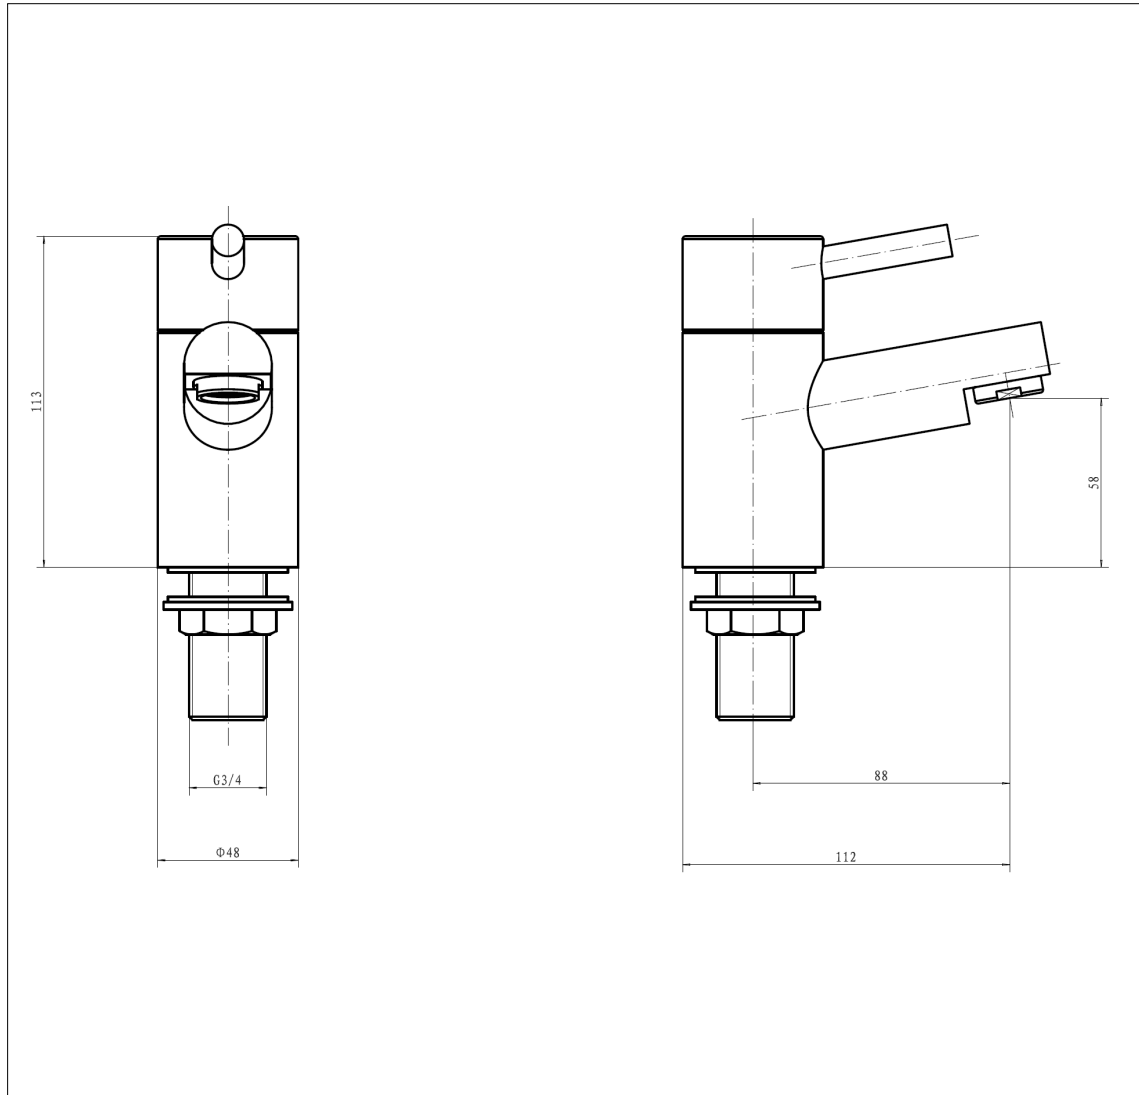

# Vine - Bath Taps

## Vine Bath Taps

Code: V-BT

### Features

- Includes Neoperl aerator to ensure smooth flow
- Discreet etching for hot and cold
- 12 year warranty

Operating Pressure	0.2 bar	0.5 bar	1 bar
Flow Rate (L/min)	6.1	10.2	15

Units 3 & 4, 16 Crawfordsburn Road,  
Newtownards, Co Down,  
Northern Ireland. BT23 4EA