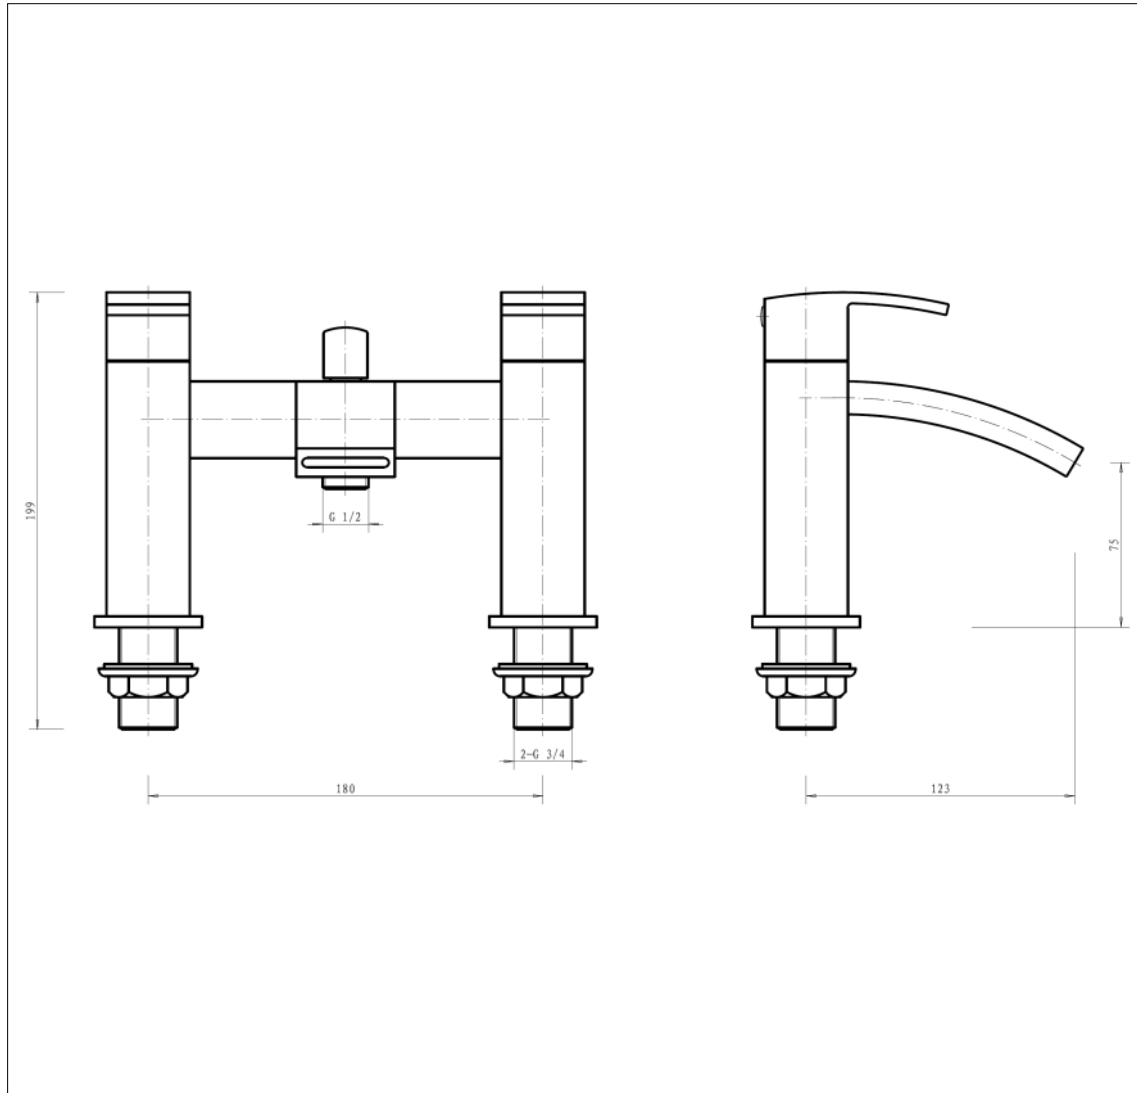

Zen - Bath Shower Mixer

Zen Bath Shower Mixer

Code: Z-BS

Features

- Cascade water flow
- Discreet etching for hot and cold
- Supplied with designer pencil handset, hose and wall bracket
- Plunger diverter
- 12 year warranty

Technical Details

- 3/4" BSP inlets

Operating Pressure	0.5 bar	1 bar
Flow Rate (L/min)	12	18.2

Units 3 & 4, 16 Crawfordsburn Road,
Newtownards, Co Down,
Northern Ireland. BT23 4EA

Sales Enquiries

Email: info@aquallabrassware.com