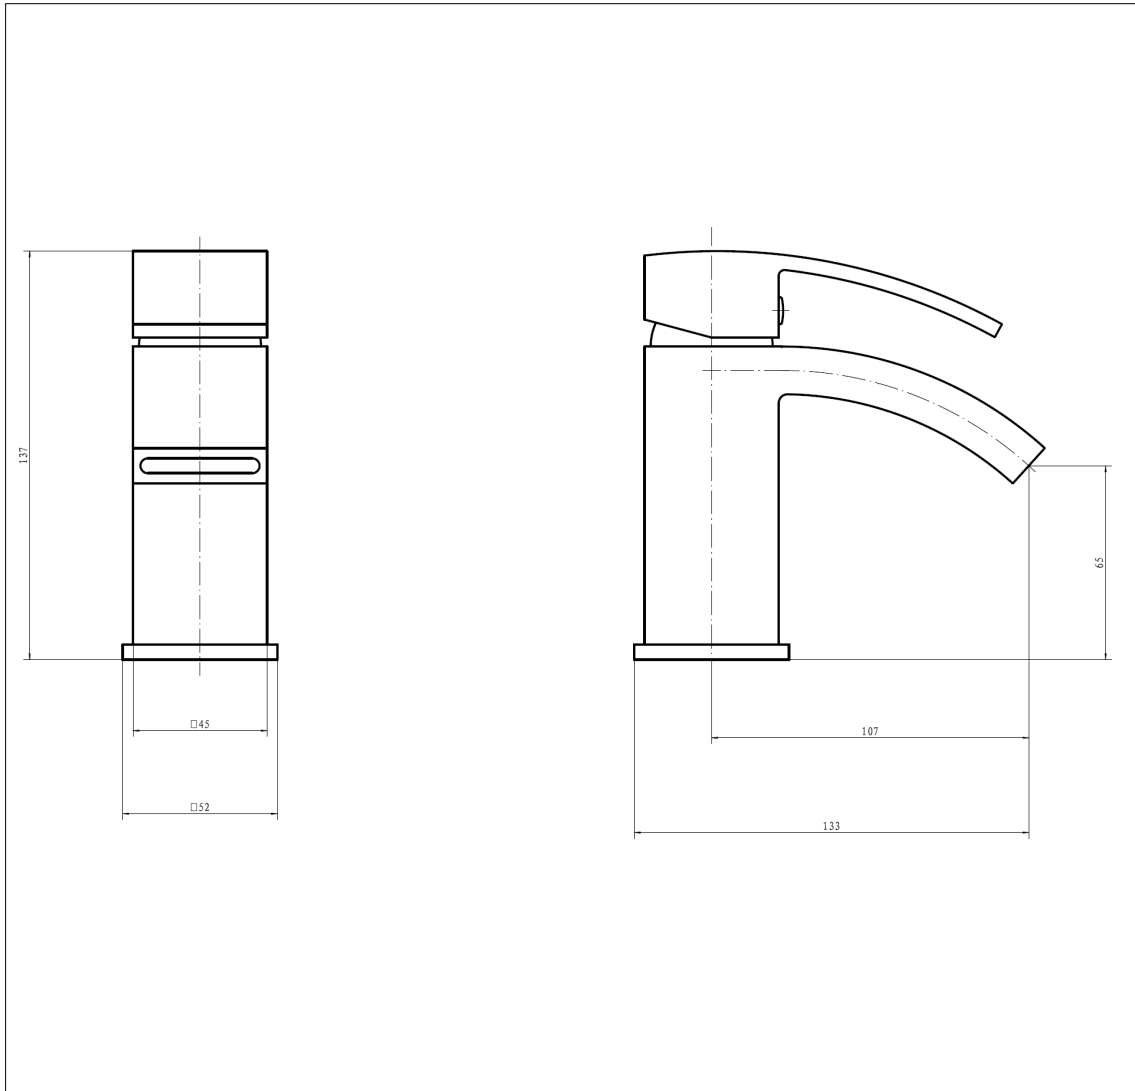

# Zen - Mini Basin Mono

### Features

- Includes Neoperl aerator to ensure smooth flow
- Discreet etching for hot and cold
- 12 year warranty

Operating Pressure	0.2 bar	0.5 bar	1 bar
Flow Rate (L/min)	3.2	5.6	8.2

Units 3 & 4, 16 Crawfordsburn Road,  
Newtownards, Co Down,  
Northern Ireland. BT23 4EA