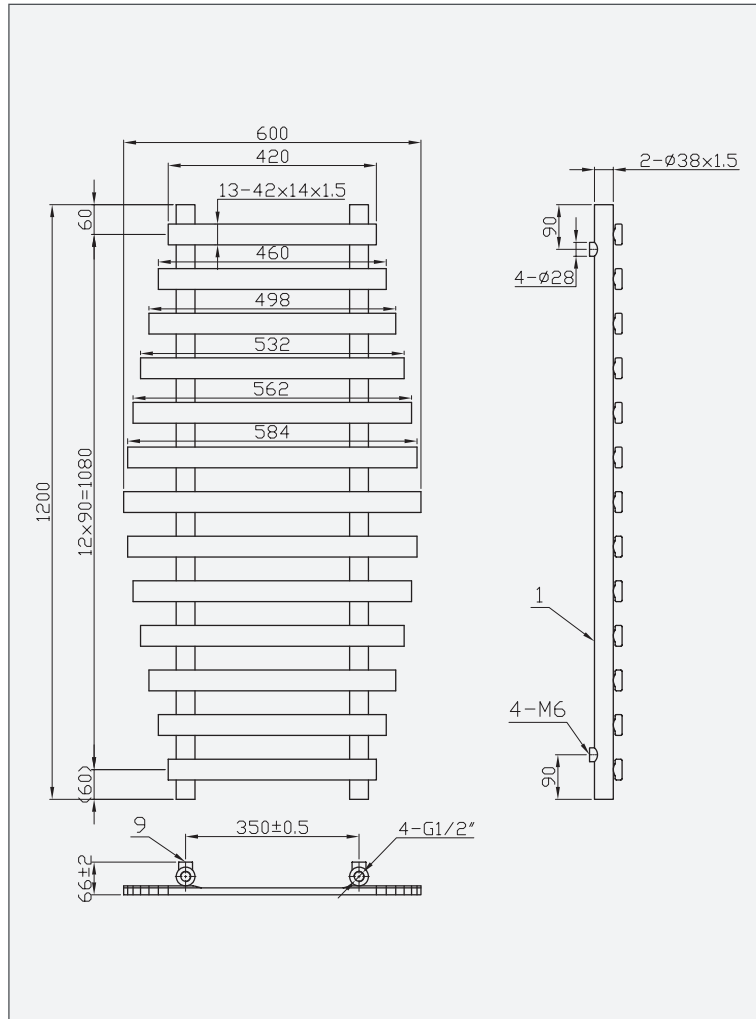

Cruise - Towel Radiator

Cruise - Towel Radiator

Code: CR120-6

Code	L / Length (mm)	W / Width (mm)	D / Pipe Centres (mm)	Tube (pcs)	BTU (50°C)	BTU (60°C)
CR120-6	1200mm	600mm	350mm	13	1774	2134

 **AROMAWELL**