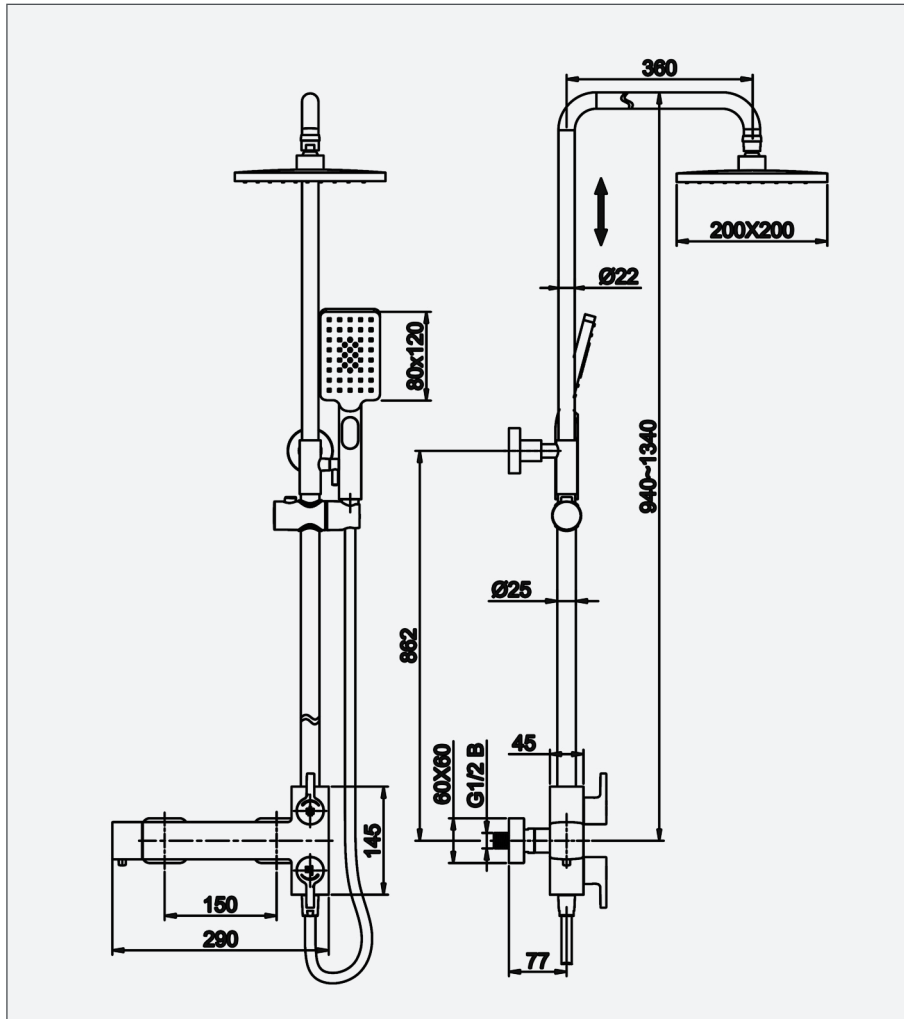

Drift - Drench Shower

Drift Drench Shower

Code: D-DS

Features

- Brass bodied valve
- Both overhead and handset can be used simultaneously
- 200mm brass drench showerhead
- Rain 3 function shower handset
- Complete with FastFix brackets
- Adjustable showerhead height even after fitting
- Adjustable handset height
- T38 anti-scald technology

Operating Pressure	0.2 bar	0.5 bar	1 bar	2 bar
Flow Rate (L/min)	2.9	6.3	9.8	14.6

Unit 4 & 5, Kiltonga Industrial Estate,
Newtownards, Co Down,
Northern Ireland. BT23 4TJ

Sales Enquiries
Email: info@aquallabrassware.com