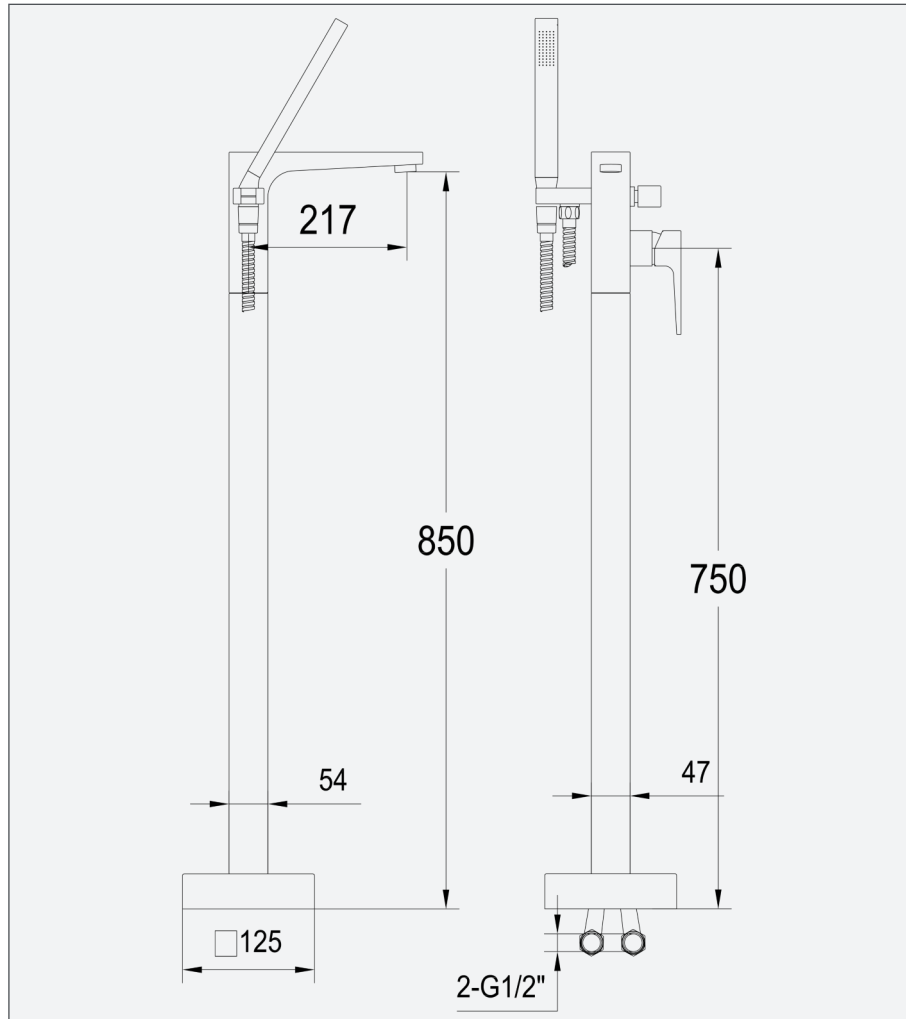

# Ramore - Freestanding Bath Shower Mixer

## Ramore Freestanding Bath Shower Mixer

Code: RAM-FB

### Technical Details

- Oil rubbed bronze
- 1/2" manifold inlets

Operating Pressure	0.2 bar	0.5 bar	1 bar	2 bar
Flow Rate (L/min)	N/A	N/A	8.0	10.4

Unit 4 & 5, Kiltonga Industrial Estate,  
Newtownards, Co Down,  
Northern Ireland. BT23 4TJ