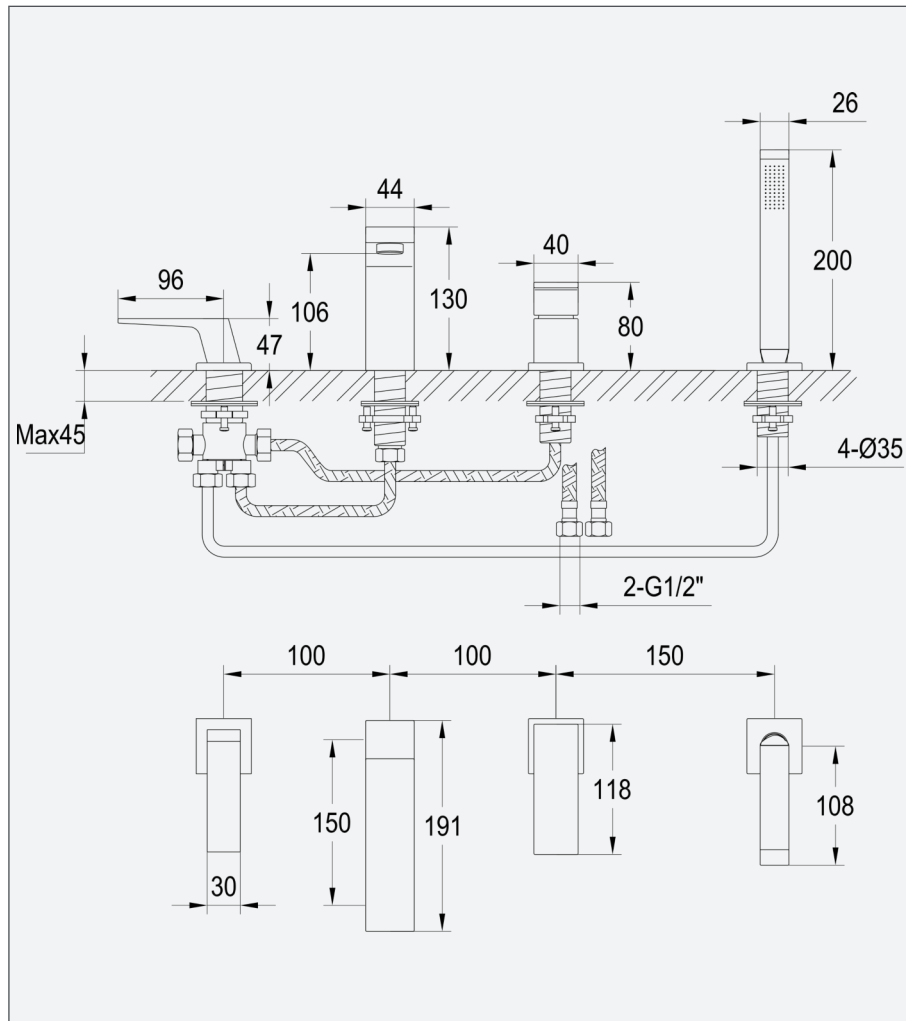

Ramore - 4 Hole Bath Shower Mixer

Ramore 4 Hole Bath Shower Mixer

Code: RAM-4H

Features

- Includes Neoperl aerator for smooth flow
- Discreet etching for hot and cold
- Separate divert function for easy operation
- Supplied with designer brass pencil handset
- 10 year warranty (2 year on cartridge)

Technical Details

- 4 tap hole deck mounted bath shower mixer
- Oil rubbed bronze
- 1/2" BSP connections

Operating Pressure	0.2 bar	0.5 bar	1 bar	2 bar
Flow Rate (L/min)	N/A	N/A	6.4	8.3

Unit 4 & 5, Kiltonga Industrial Estate,
Newtownards, Co Down,
Northern Ireland. BT23 4TJ