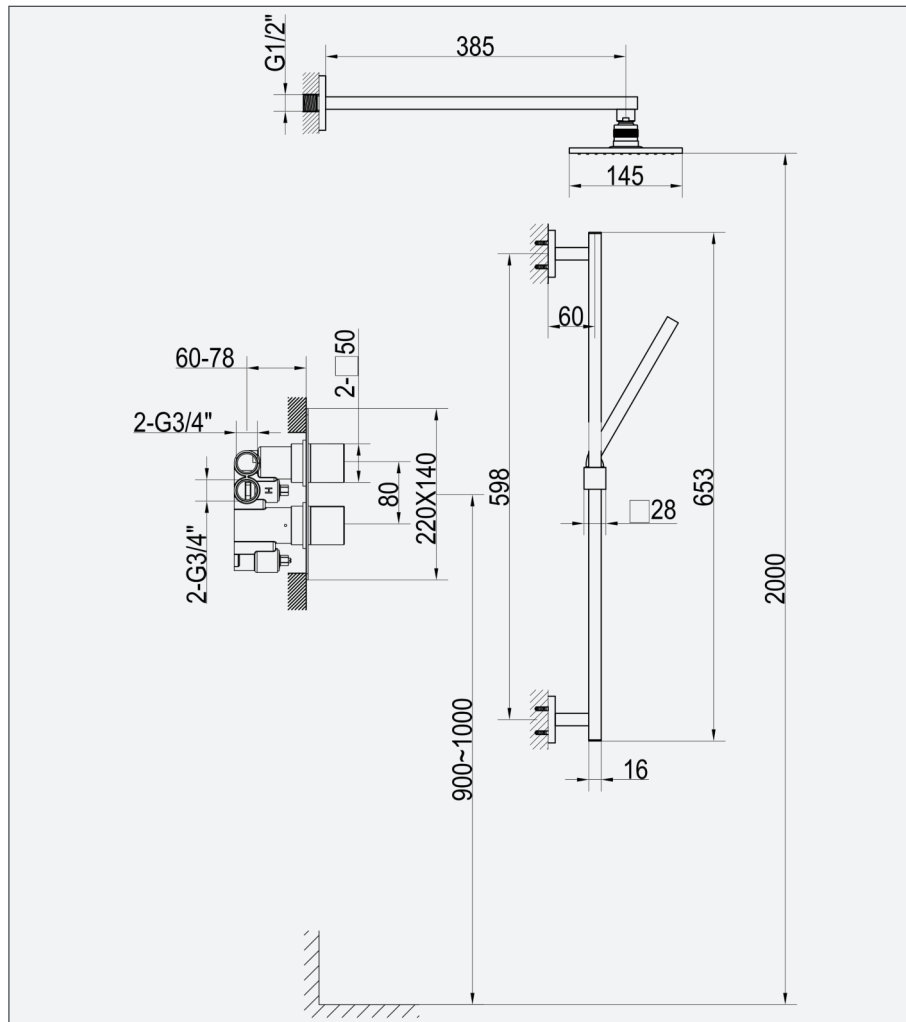

## Ramore Shower Kit

Code: RAM-SK

### Features

- 2 Outlet valve to control fixed head and slide rail kit
- Wall outlet built into rail for minimalist design
- Discreet operation etching on the valve
- 10 year warranty (2year on cartridge)

### Technical Details

- Concealed valve shower kit
- Oil rubbed bronze
- 3/4" valve inlets

Operating Pressure	0.2 bar	0.5 bar	1 bar	2 bar
Flow Rate (L/min)	N/A	N/A	7.5	9.9

Unit 4 & 5, Kiltonga Industrial Estate,  
Newtownards, Co Down,  
Northern Ireland. BT23 4TJ