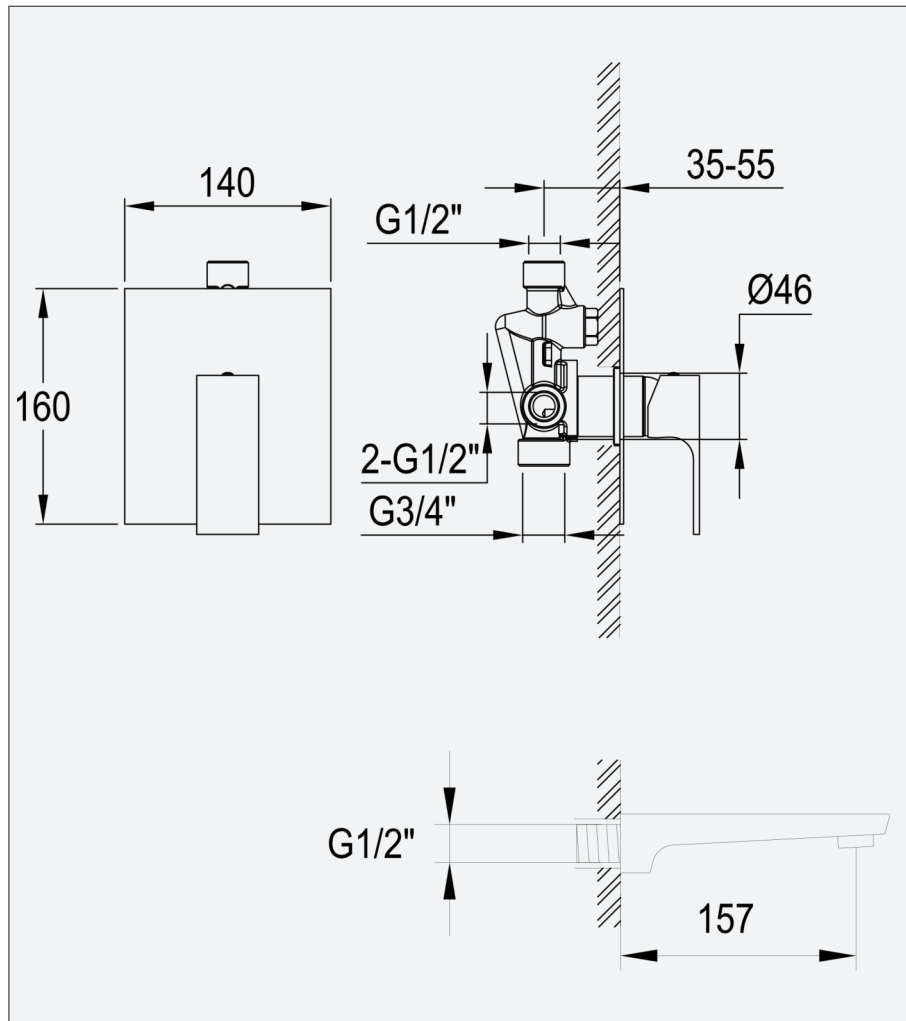

# Ramore - Wall Mounted Bath Filler

## Ramore Wall Mounted Bath Filler

Code: RAM-WF

### Technical Details

- 2 hole wall mounted basin taps
- Oil rubbed bronze
- 1/2" inlet BSP connection
- 3/4" outlet connection

Operating Pressure	0.2 bar	0.5 bar	1 bar	2 bar
Flow Rate (L/min)	N/A	N/A	8.4	10.8