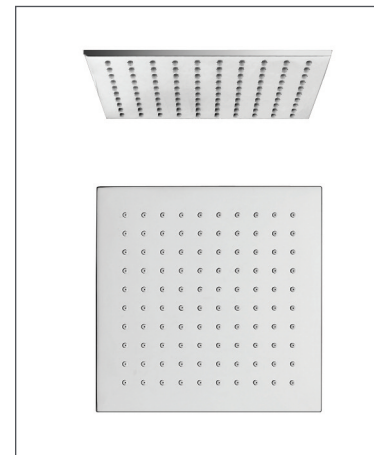

Encore - 200mm Brass Shower Head

Encore 200mm Brass Shower Head

Code: E-S20

Features

- Square brass chrome plated head for the perfect rain style shower

Unit 4 & 5, Kiltonga Industrial Estate,
Newtownards, Co Down,
Northern Ireland. BT23 4TJ