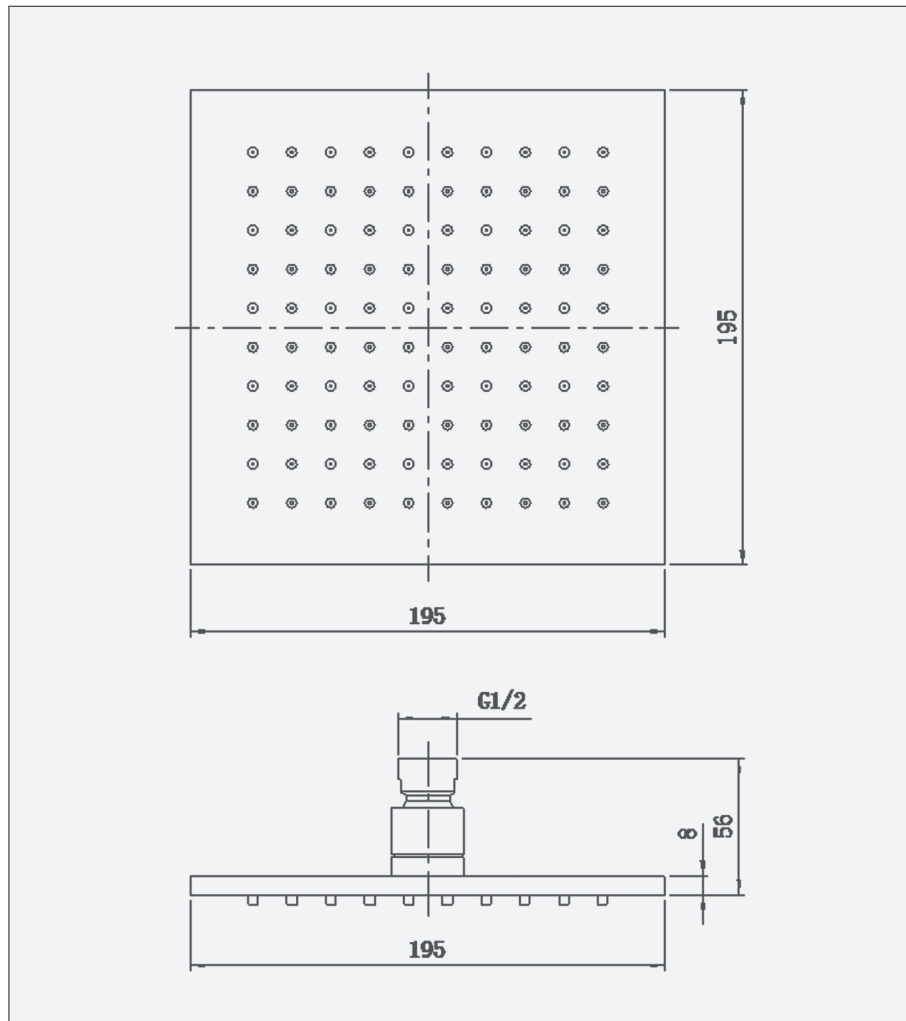

Encore - 200mm Brass Shower Head

Encore 200mm Brass Shower Head

Code: E-S20

Features

- Square brass chrome plated head for the perfect rain style shower

Unit 4 & 5, Kiltonga Industrial Estate,
Newtownards, Co Down,
Northern Ireland. BT23 4TJ