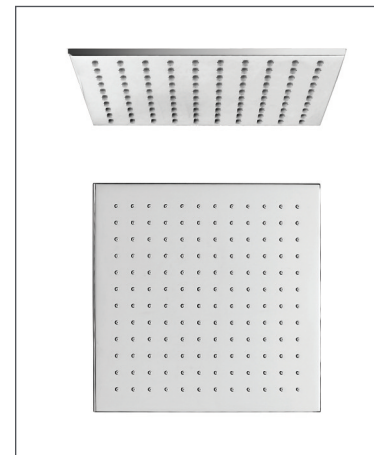

Encore - 250mm Brass Shower Head

Encore 250mm Brass Shower Head

Code: E-S25

Features

- Square brass chrome plated head for the perfect rain style shower

Unit 4 & 5, Kiltonga Industrial Estate,
Newtownards, Co Down,
Northern Ireland. BT23 4TJ