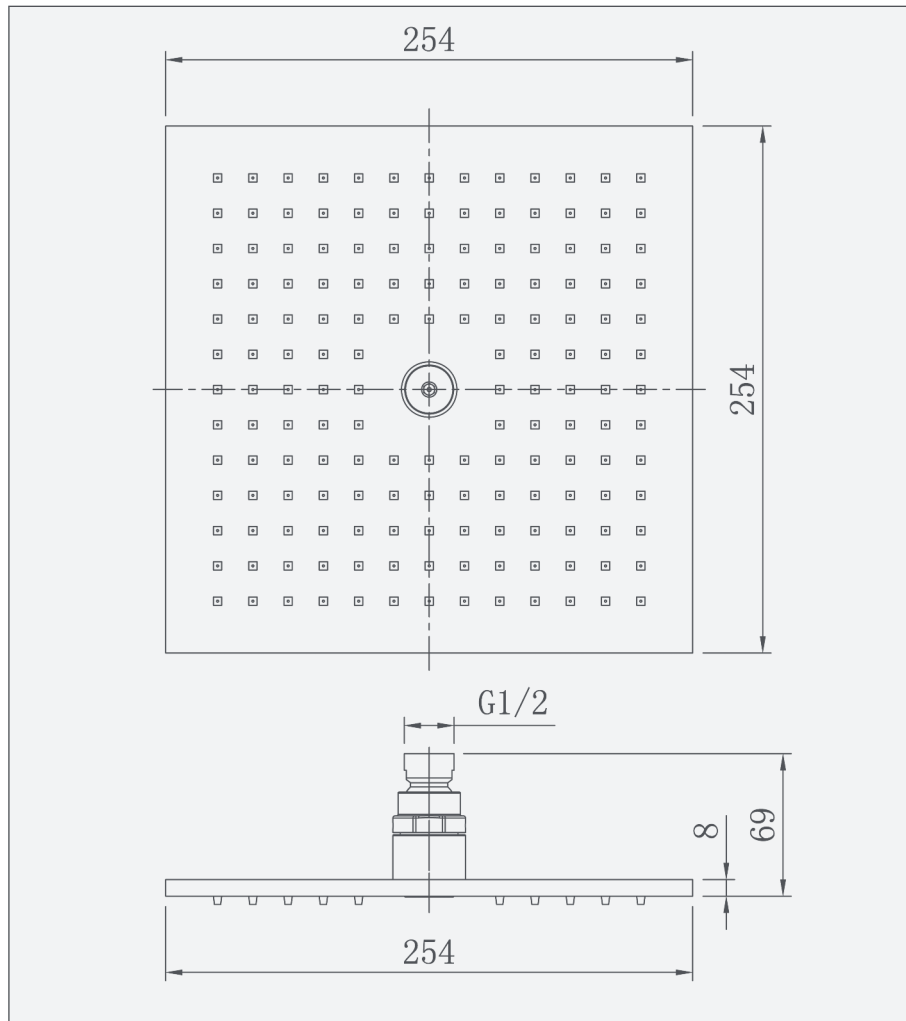

Encore - 250mm Brass Shower Head

Encore 250mm Brass Shower Head

Code: E-S25

Features

- Square brass chrome plated head for the perfect rain style shower

Unit 4 & 5, Kiltonga Industrial Estate,
Newtownards, Co Down,
Northern Ireland. BT23 4TJ