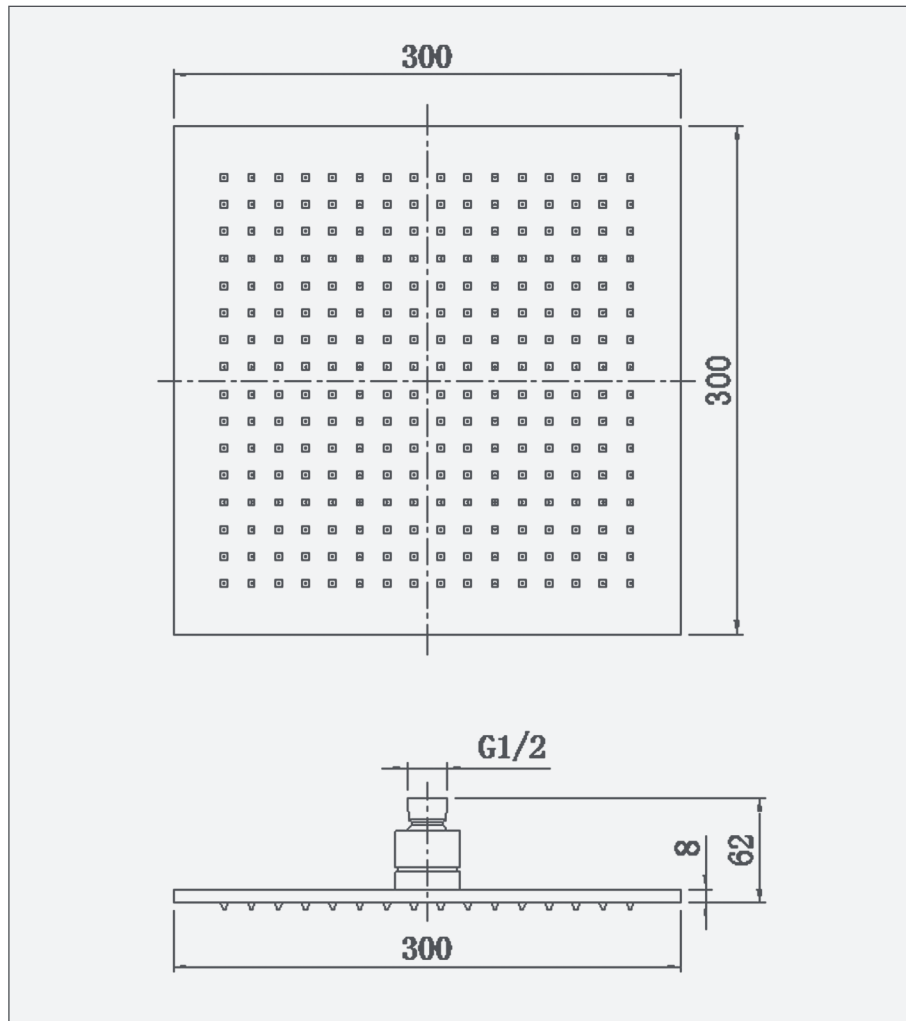

Encore - 300mm Brass Shower Head

Encore 300mm Brass Shower Head

Code: E-S30

Features

- Square brass chrome plated head for the perfect rain style shower

Unit 4 & 5, Kiltonga Industrial Estate,
Newtownards, Co Down,
Northern Ireland. BT23 4TJ