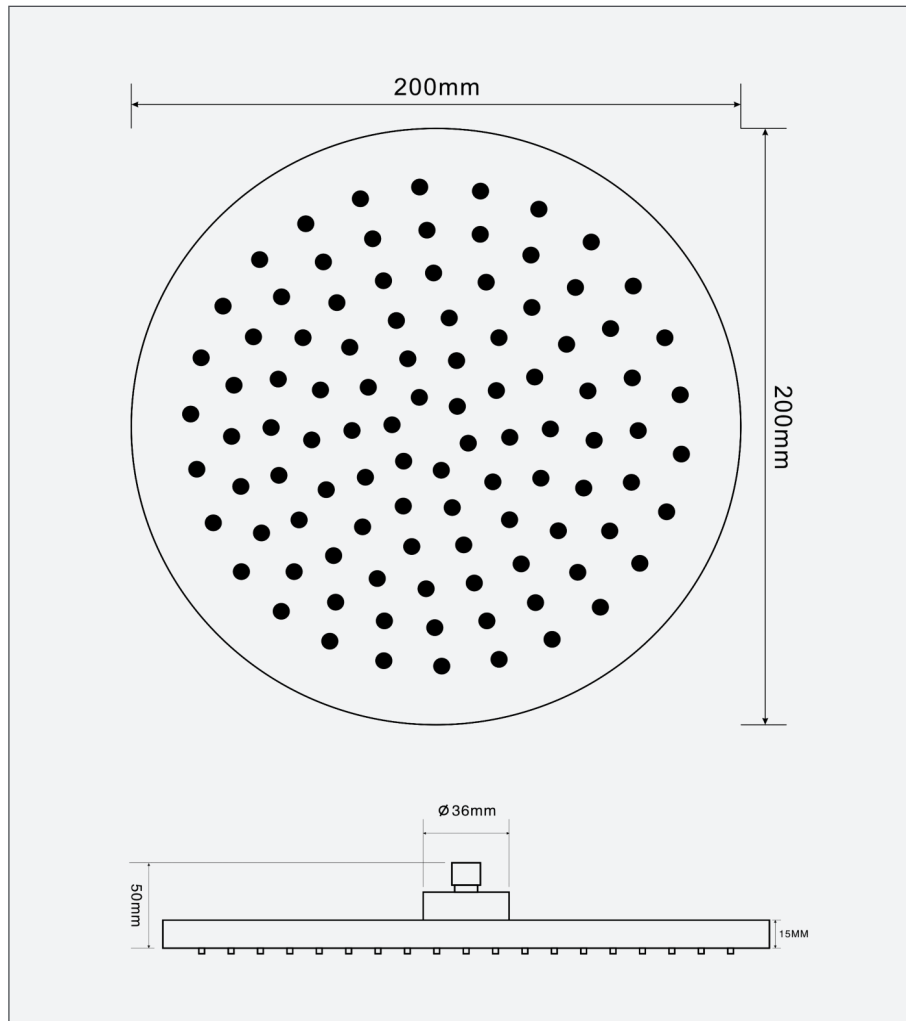

# Luca - ABS Shower Head 200mm

## Luca - ABS Shower Head 200mm

Code: L-SABS200

### Features

- Large round ABS shower head for the perfect rain style shower

Unit 4 & 5, Kiltonga Industrial Estate,  
Newtownards, Co Down,  
Northern Ireland. BT23 4TJ