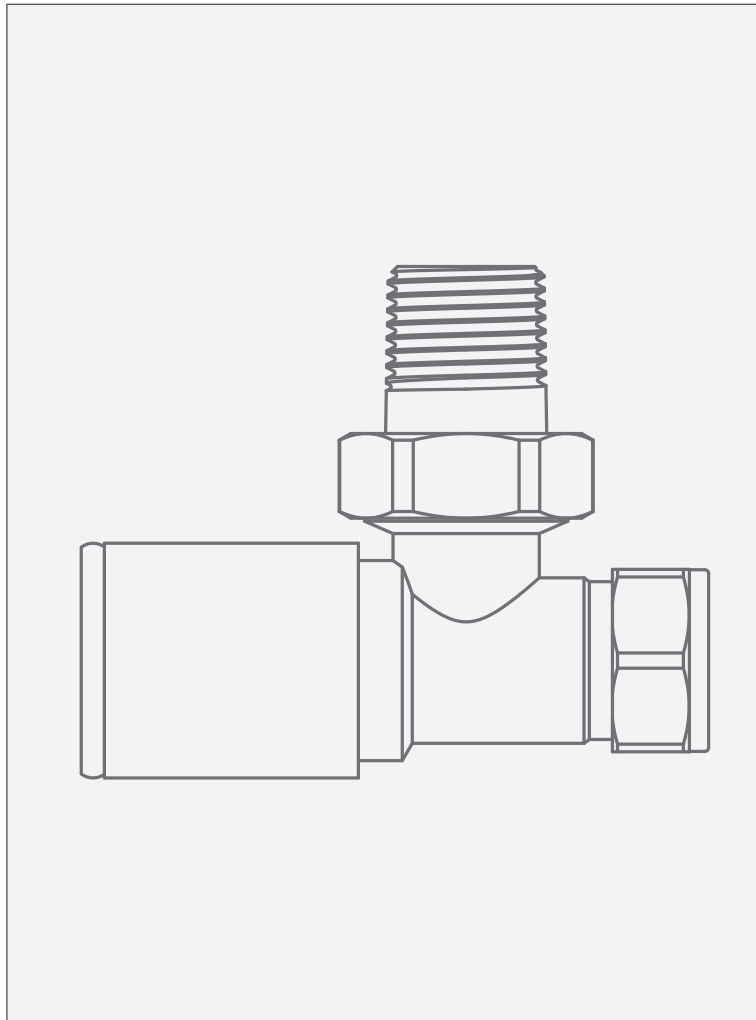

# Matt Black - Round Angled Valve

## Radiator Valves - Round Angled Valve

Code: R-WVB

### Features

- Modern style round angled valves
- Suitable for use with Source matt black towel rail
- Powder coated finish
- 2 year guarantee

Unit 4 & 5, Kiltonga Industrial Estate,  
Newtownards, Co Down,  
Northern Ireland. BT23 4TJ