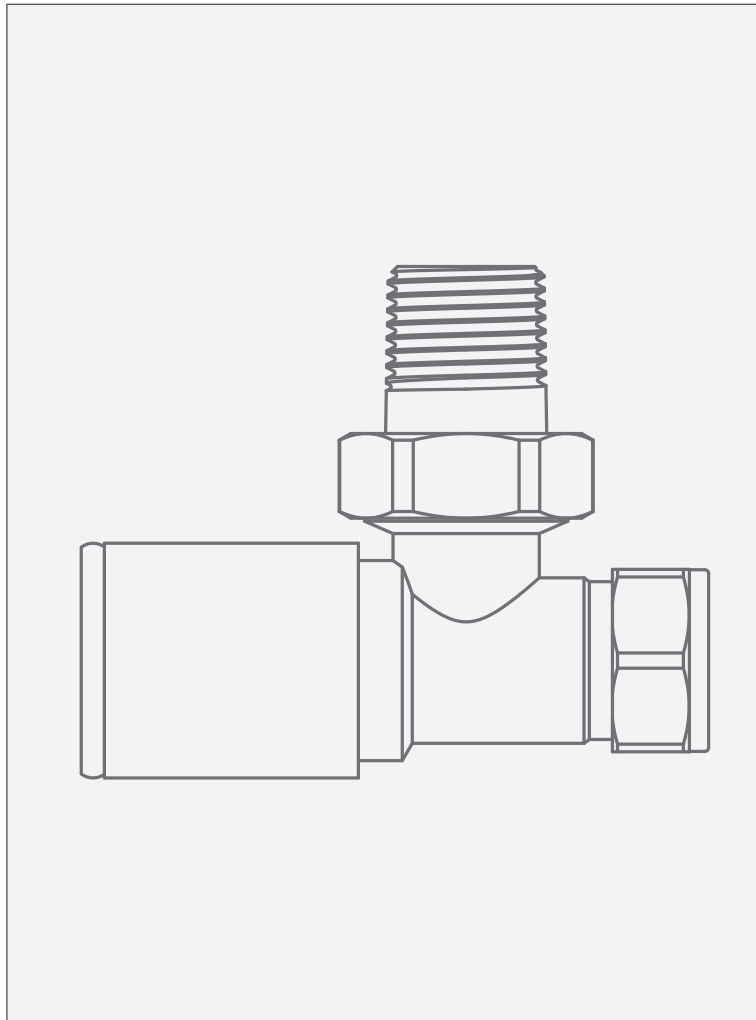

Matt White - Round Angled Valve

Radiator Valves - Round Angled Valve

Code: R-WWW

Features

- Modern style round angled valves
- Suitable for use with Source matt white towel rail
- Powder coated finish
- 2 year guarantee