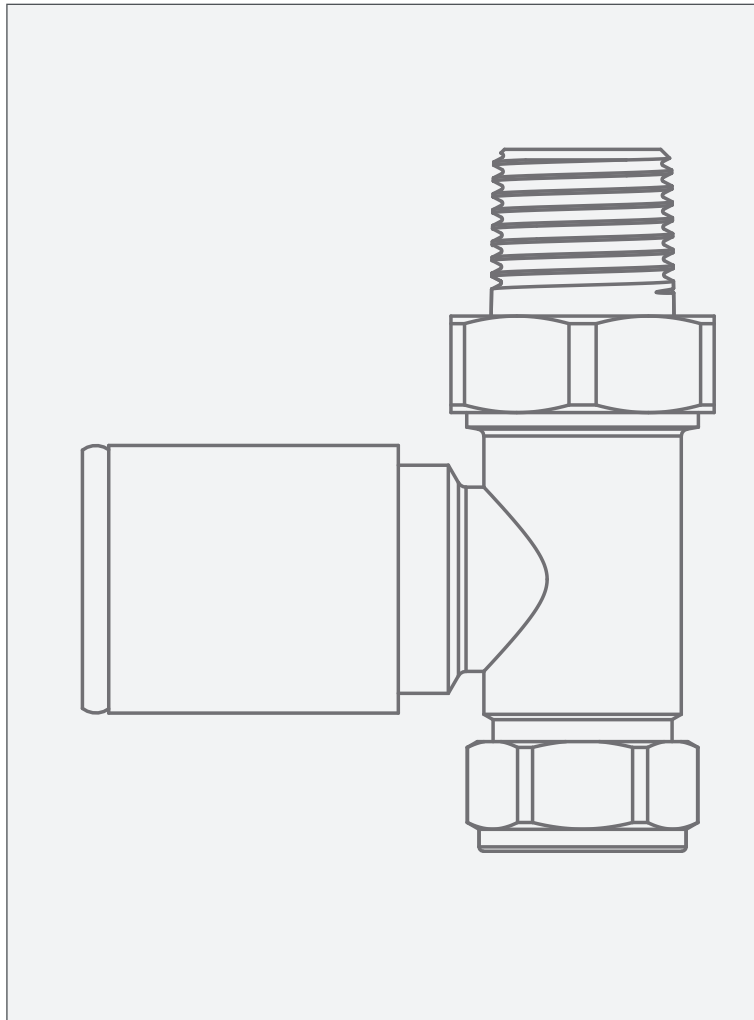

Matt White - Round Straight Valve

Radiator Valves - Round Straight Valve

Code: R-FWW

Features

- Modern style round straight valves
- Suitable for use with Source matt white towel rail
- Powder coated finish
- 2 year guarantee