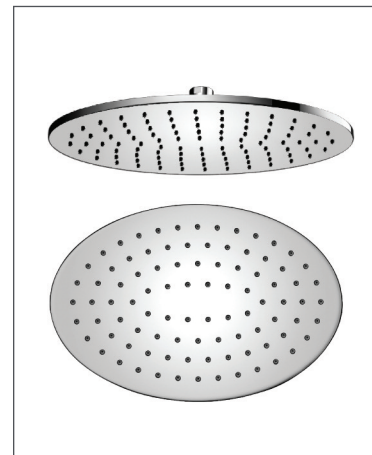

Rain - Shower Head 300mm

Rain - Shower Head 300mm

Code: R-S30

Features

- Oval brass chrome plated head for the perfect rain style shower

Unit 4 & 5, Kiltonga Industrial Estate,
Newtownards, Co Down,
Northern Ireland. BT23 4TJ