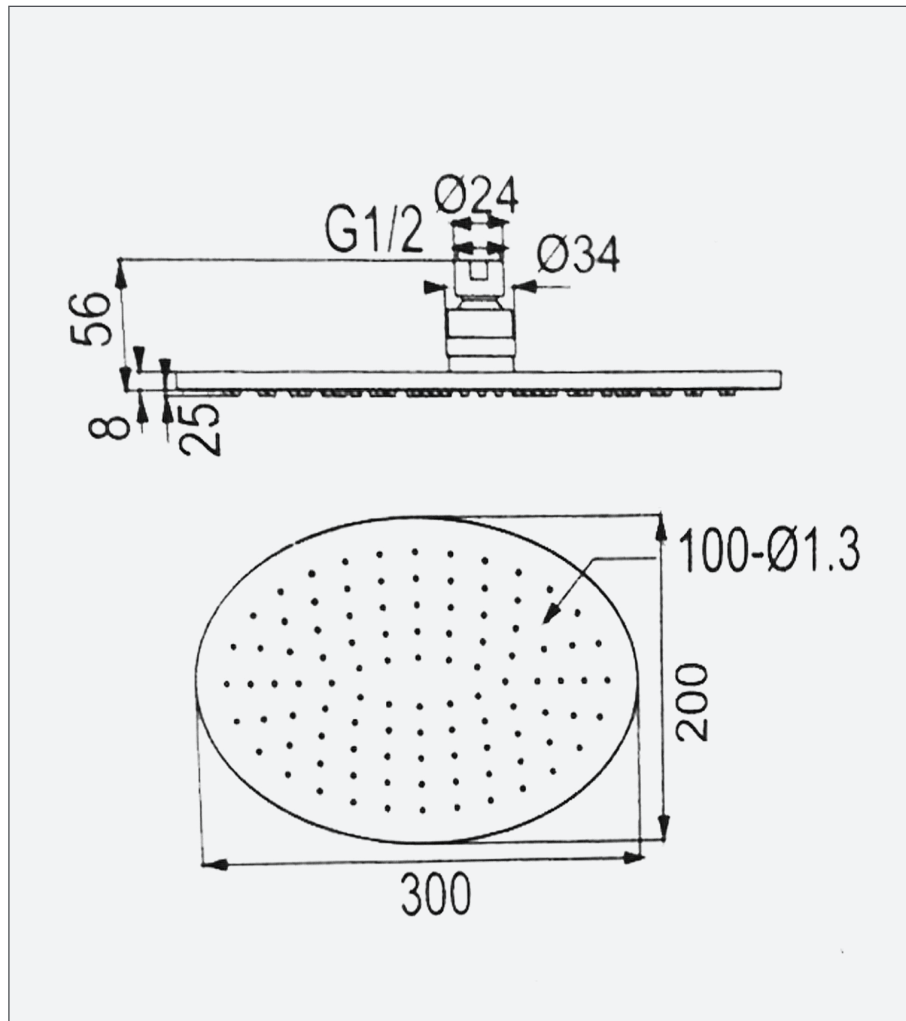

Rain - Shower Head 300mm

Rain - Shower Head 300mm

Code: R-S30

Features

- Oval brass chrome plated head for the perfect rain style shower

Unit 4 & 5, Kiltonga Industrial Estate,
Newtownards, Co Down,
Northern Ireland. BT23 4TJ