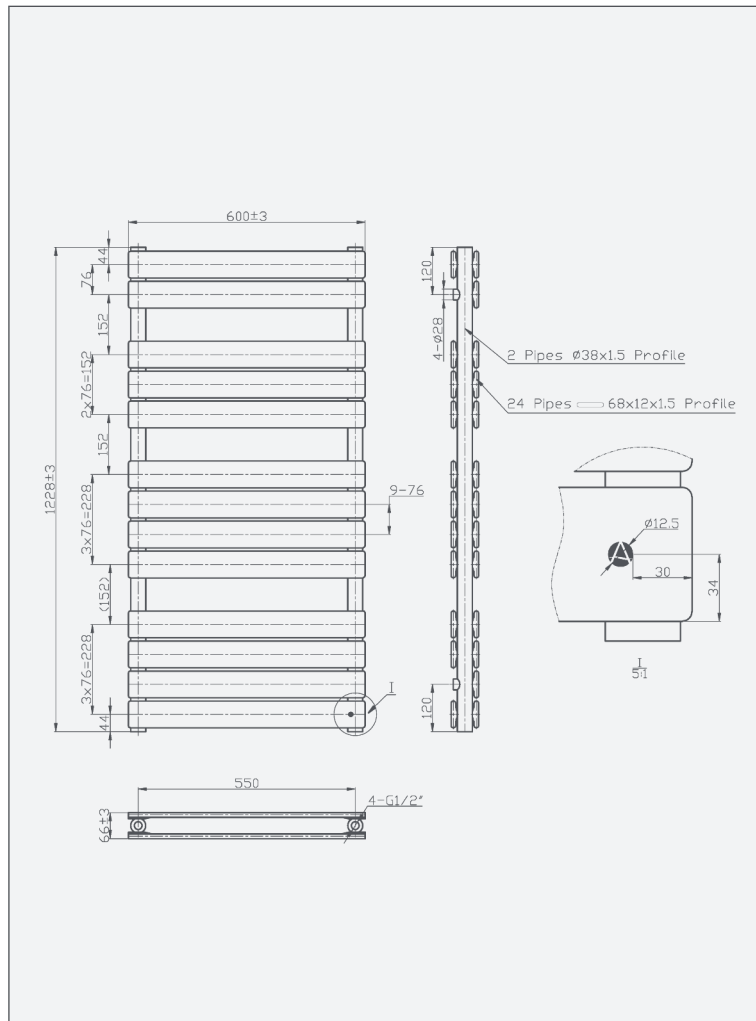

Source Radiator - Anthracite

Source Radiator - Anthracite

Code: SO123-6A

Code	L / Length (mm)	W / Width (mm)	Tube (pcs)	BTU (50°C)	BTU (60°C)
SO123-6B	1230mm	600mm	24	4025	4800

Features

- Complete with Aromawell feature, which holds aromatherapy oil; when the heating is on this will scent your bathroom
- Double panel to maximize heat output
- Complete with 4 fixing brackets
- 5 year product guarantee
- Powder coated finish

High Heat Output

All BTU ratings at 50°C are for the EN442 regulation test and the BTU ratings at 60°C are for comparison.

Unit 4 & 5, Kiltonga Industrial Estate,
Newtownards, Co Down,
Northern Ireland. BT23 4TJ