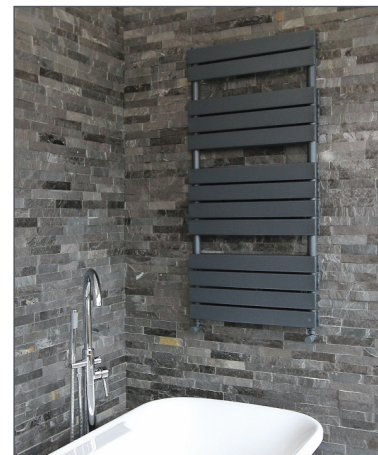

Source Radiator - Anthracite

Source Radiator - Anthracite

Code: SO123-6A

Code	L / Length (mm)	W / Width (mm)	Tube (pcs)	BTU (50°C)	BTU (60°C)
SO123-6B	1230mm	600mm	24	4025	4800

Features

- Complete with Aromawell feature, which holds aromatherapy oil; when the heating is on this will scent your bathroom
- Double panel to maximize heat output
- Complete with 4 fixing brackets
- 5 year product guarantee
- Powder coated finish