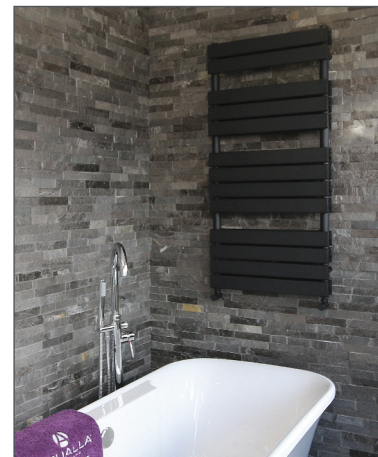

Source Radiator - Matt Black

Source Radiator - Matt Black

Code: SO123-6B

Code	L / Length (mm)	W / Width (mm)	Tube (pcs)	BTU (50°C)	BTU (60°C)
SO123-6B	1230mm	600mm	24	4025	4800

Features

- Complete with Aromawell feature, which holds aromatherapy oil; when the heating is on this will scent your bathroom
- Double panel to maximize heat output
- Complete with 4 fixing brackets
- 5 year product guarantee
- Powder coated finish