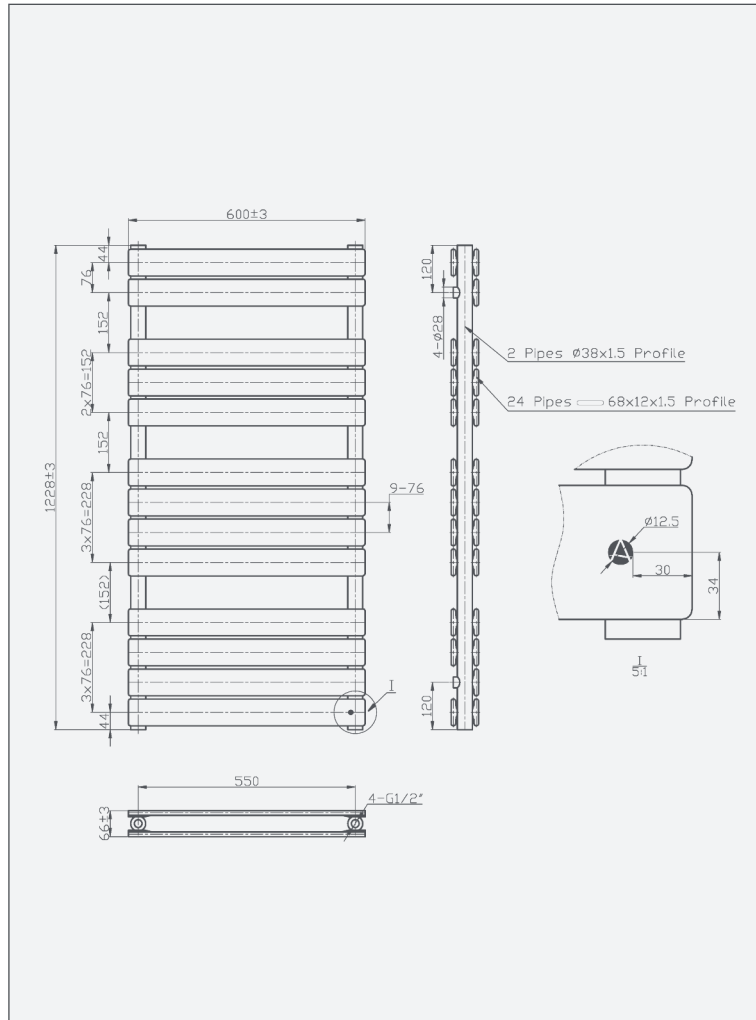

Source Radiator - Matt Black

Source Radiator - Matt Black

Code: SO123-6B

Code	L / Length (mm)	W / Width (mm)	Tube (pcs)	BTU (50°C)	BTU (60°C)
SO123-6B	1230mm	600mm	24	4025	4800

Features

- Complete with Aromawell feature, which holds aromatherapy oil; when the heating is on this will scent your bathroom
- Double panel to maximize heat output
- Complete with 4 fixing brackets
- 5 year product guarantee
- Powder coated finish

High Heat Output

All BTU ratings at 50°C are for the EN442 regulation test and the BTU ratings at 60°C are for comparison.

Unit 4 & 5, Kiltonga Industrial Estate,
Newtownards, Co Down,
Northern Ireland. BT23 4TJ