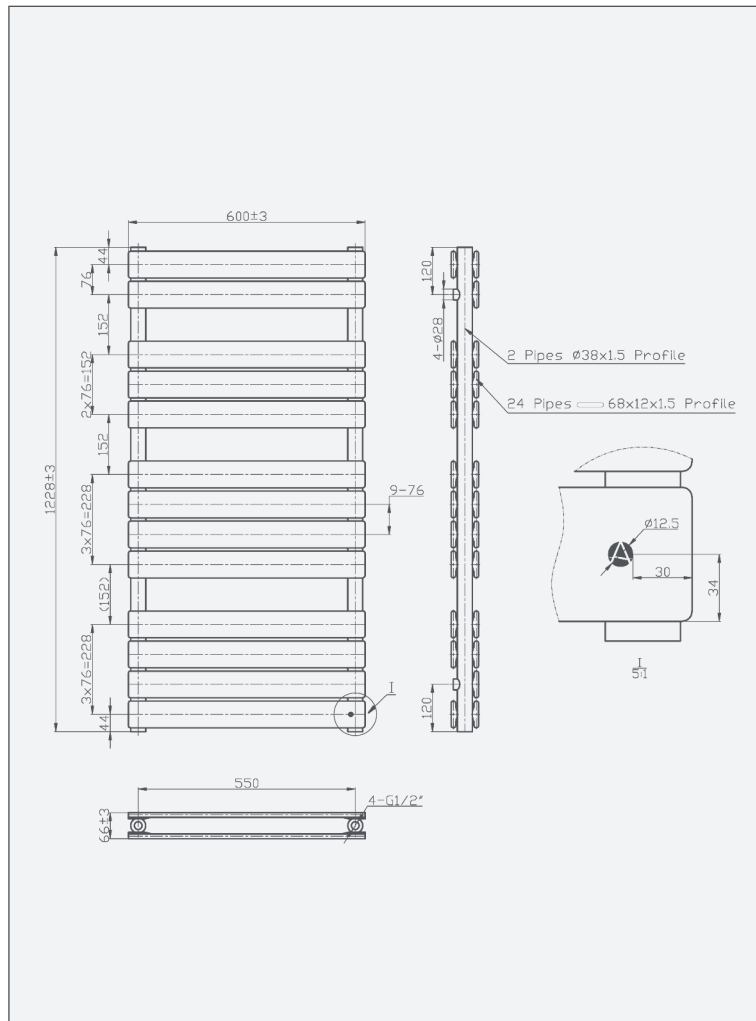

Source Radiator - Matt White

Source Radiator - Matt White

Code: SO123-6B

Code	L / Length (mm)	W / Width (mm)	Tube (pcs)	BTU (50°C)	BTU (60°C)
SO123-6W	1230mm	600mm	24	4025	4800

Features

- Complete with Aromawell feature, which holds aromatherapy oil; when the heating is on this will scent your bathroom
- Double panel to maximize heat output
- Complete with 4 fixing brackets
- 5 year product guarantee
- Powder coated finish

High Heat Output

All BTU ratings at 50°C are for the EN442 regulation test and the BTU ratings at 60°C are for comparison.

Unit 4 & 5, Kiltonga Industrial Estate,
Newtownards, Co Down,
Northern Ireland. BT23 4TJ