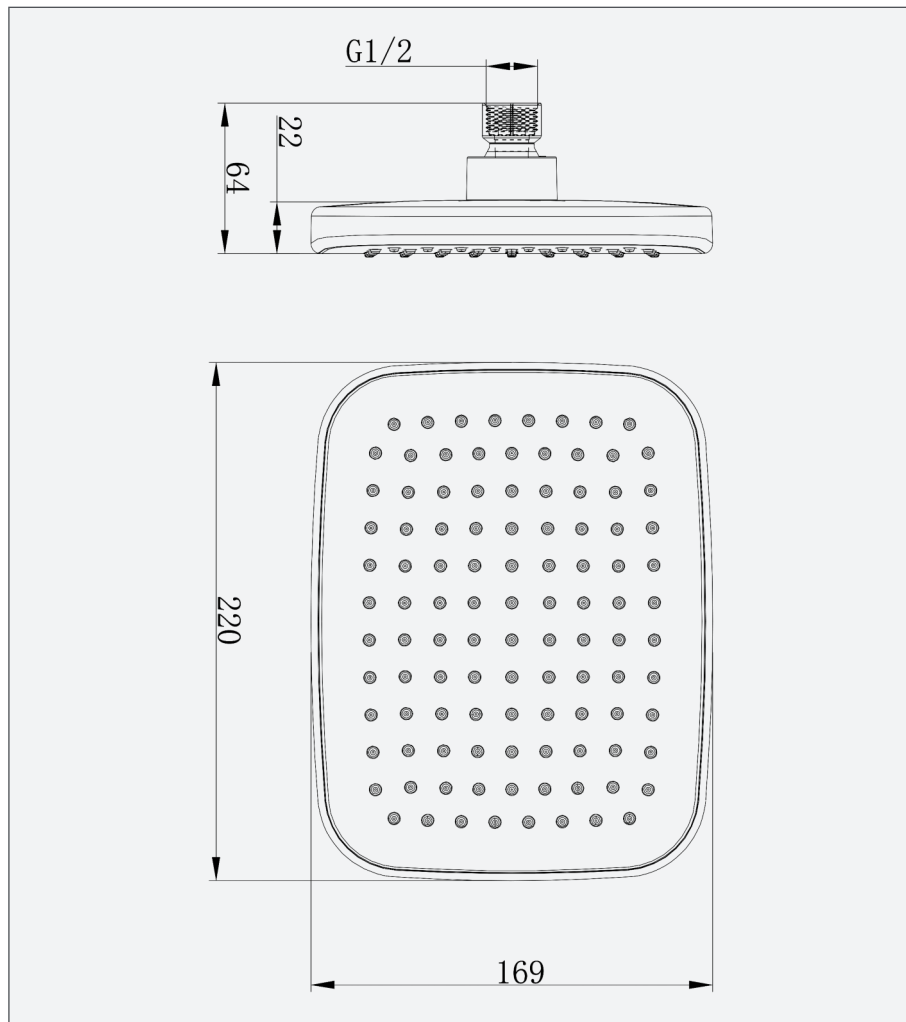

# Rain - ABS Shower Head 220mm

## Rain - ABS Shower Head 220mm

Code: R-SABS220

### Features

- Soft square ABS head for the perfect rain style shower

Unit 4 & 5, Kiltonga Industrial Estate,  
Newtownards, Co Down,  
Northern Ireland. BT23 4TJ