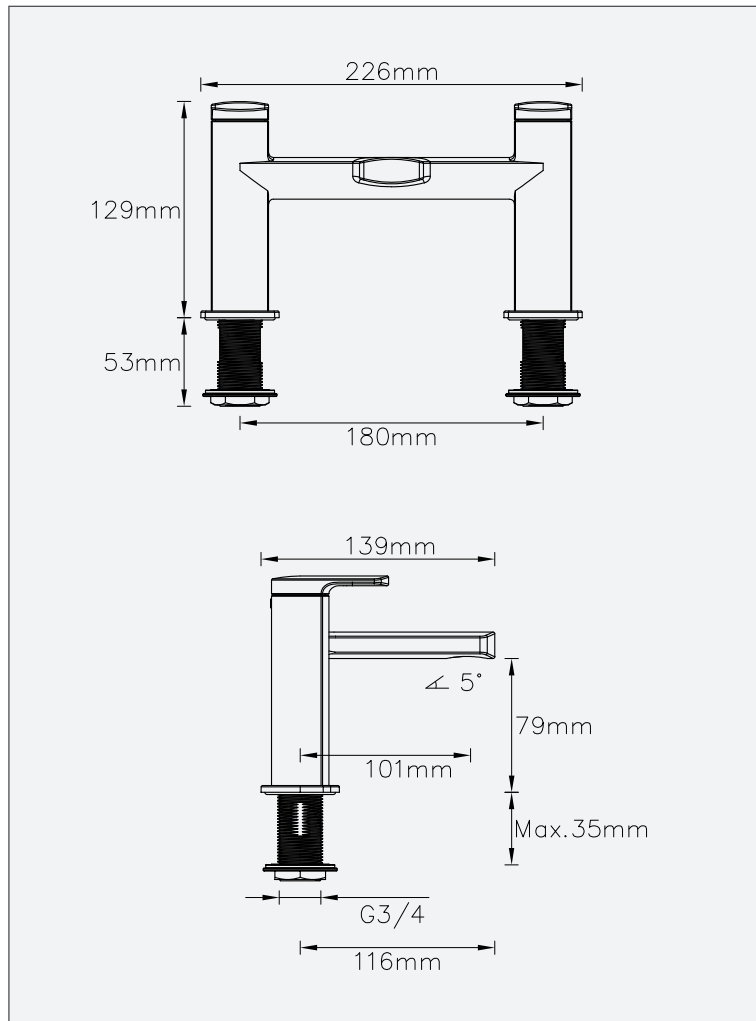

Fuse - Bath Filler

Fuse - Bath Filler

Code: F-BF

Features

- Design lead recessed aerator
- Includes Neoperl aerator to ensure smooth flow
- 10 year warranty (2 year on cartridge)

Technical Details

- 10 year guarantee covering manufacturing faults

Operating Pressure	0.2 bar	0.5 bar	1 bar	2 bar
Flow Rate (L/min)	14.5	26.0	42.0	56.0

Units 3 & 4, 16 Crawfordsburn Road,
Newtownards, Co Down,
Northern Ireland. BT23 4EA

Sales Enquiries

Email: info@aquallabrassware.com