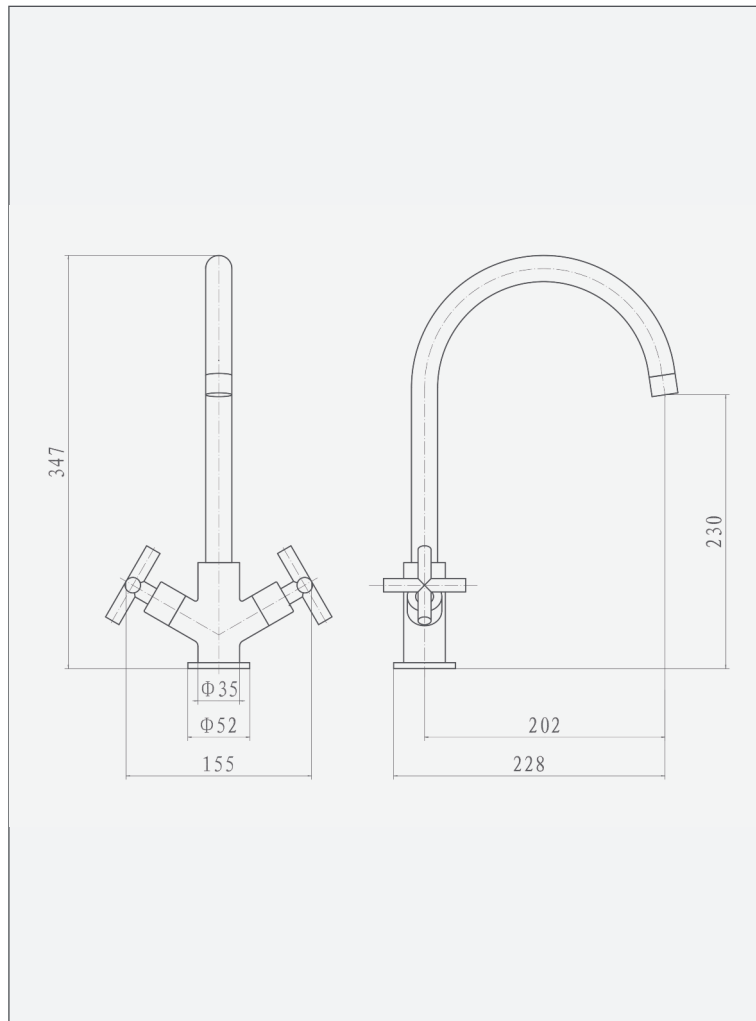

Hail - Kitchen Mixer

Hail - Kitchen Mixer

Code: H-KM

Features

- Neostrahlflowstraightener
- Swivelspout
- Discreetetchingforhotandcold
- 10yearwarranty(2yearoncartridge)

Technical Details

- 1tapholedeckmountedkitchenmixer
- Wideboreflexibletails1/2" inlets

Operating Pressure	0.2 bar	0.5 bar	1 bar	2 bar
Flow Rate (L/min)	N/A	N/A	N/A	N/A

Units 3 & 4, 16 Crawfordsburn Road,
Newtownards, Co Down,
Northern Ireland. BT23 4EA

Sales Enquiries

Email: info@aquallabrassware.com