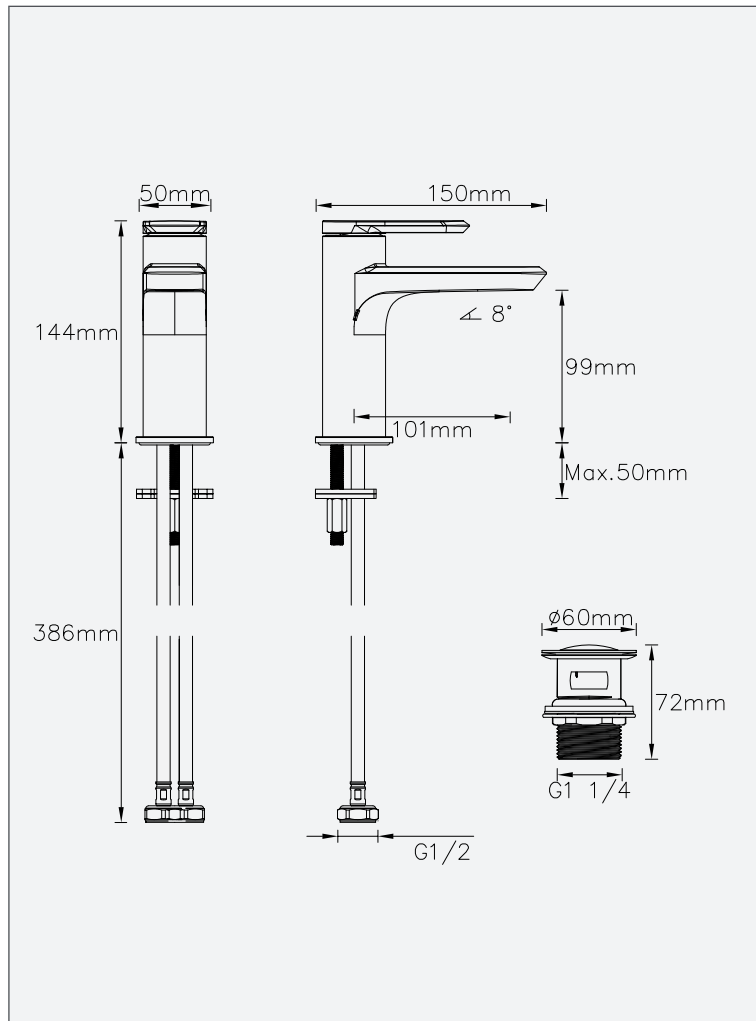

Linea - Basin Mono

Linea - Basin Mono

Code: LI-BM

Features

- Design lead recessed aerator
- Includes Neoperl aerator to ensure smooth flow
- 10 year warranty (2 year on cartridge)

Technical Details

- 10 year guarantee covering manufacturing faults