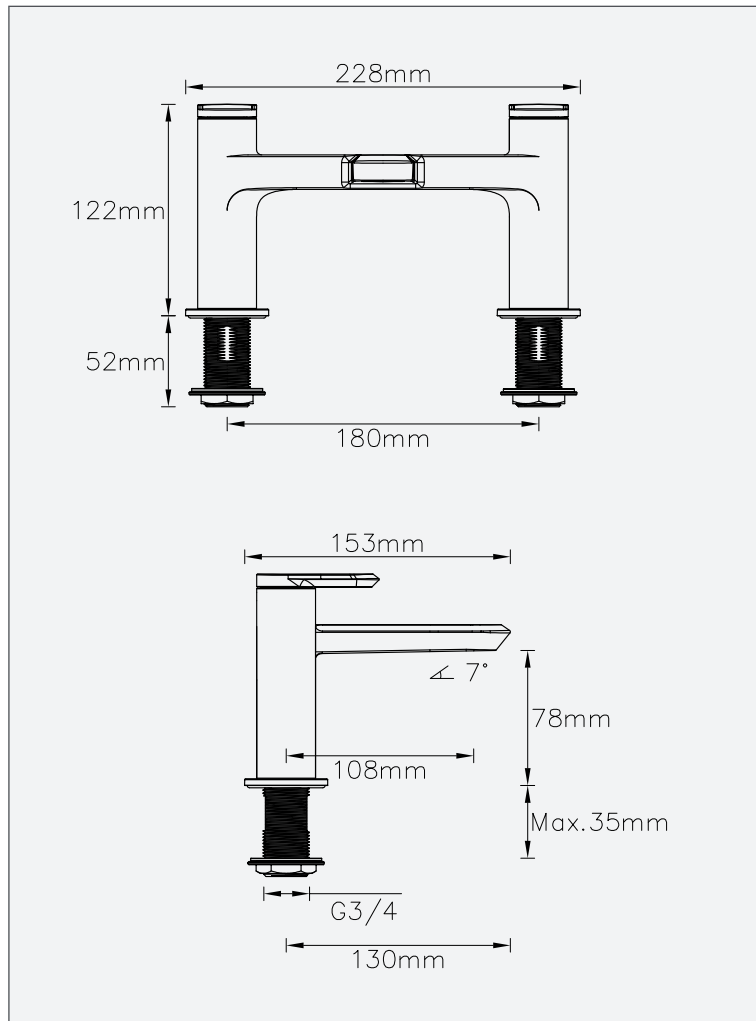

Linea - Bath Filler

Linea - Bath filler

Code: LI-BF

Features

- Design lead recessed aerator
- Includes Neoperl aerator to ensure smooth flow
- 10 year warranty (2 year on cartridge)

Technical Details

- 10 year guarantee covering manufacturing faults

Operating Pressure	0.2 bar	0.5 bar	1 bar	2 bar
Flow Rate (L/min)	14.5	26.0	35.5	50.0

Units 3 & 4, 16 Crawfordsburn Road,
Newtownards, Co Down,
Northern Ireland. BT23 4EA

Sales Enquiries

Email: info@aquallabrassware.com