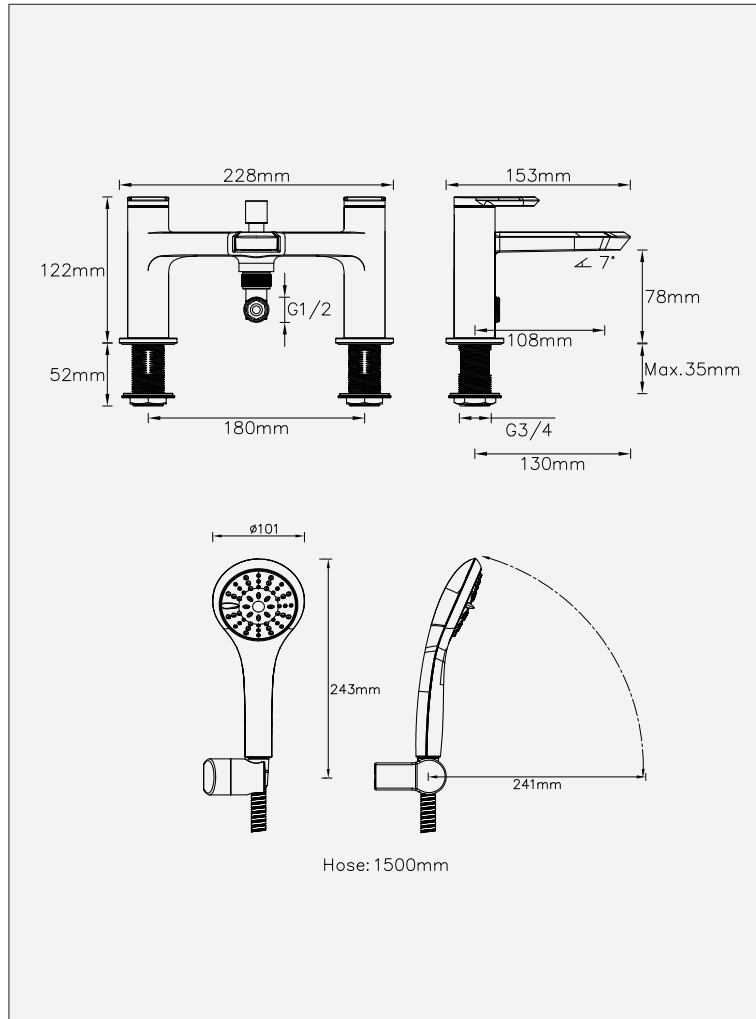

# Linea - Bath Shower Mixer

## Linea - Bath Shower Mixer

Code: LI-BS

### Features

- Design lead recessed aerator
- Includes Neoperl aerator to ensure smooth flow
- 10 year warranty (2 year on cartridge)

### Technical Details

- 10 year guarantee covering manufacturing faults

Operating Pressure	0.2 bar	0.5 bar	1 bar	2 bar
Flow Rate (L/min)	12.0	24.0	32.0	44.0

Units 3 & 4, 16 Crawfordsburn Road,  
Newtownards, Co Down,  
Northern Ireland. BT23 4EA