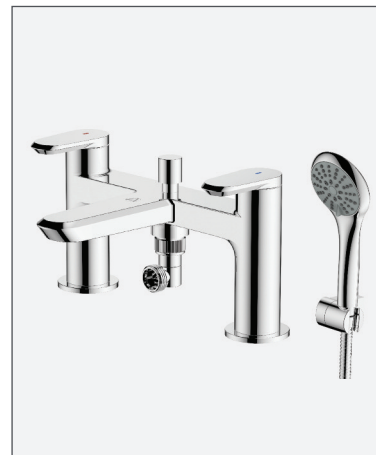

Operating Pressure	0.2 bar	0.5 bar	1 bar	2 bar
Flow Rate (L/min)	12.0	24.0	32.0	44.0

Units 3 & 4, 16 Crawfordsburn Road,
Newtownards, Co Down,
Northern Ireland. BT23 4EA

Sales Enquiries

Email: info@aquallabrassware.com

Tel: +44 (0) 28 9182 8000
Fax: +44 (0) 28 9181 2888

Technical and Aftersales

Email: support@aquallabrassware.com

www.aquallabrassware.com