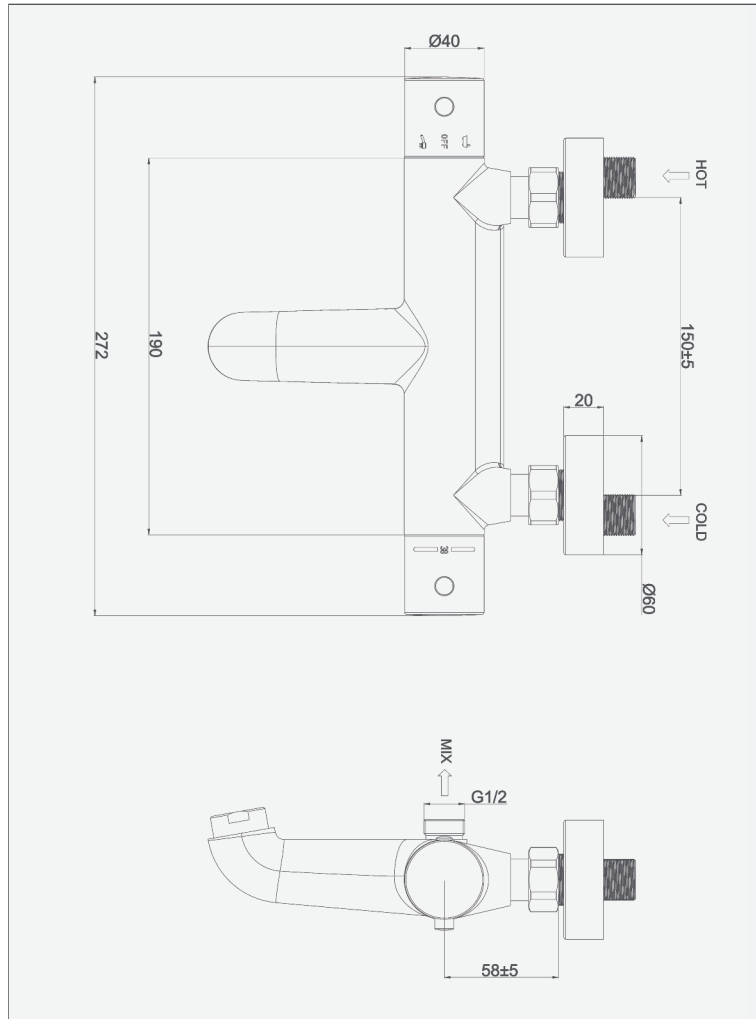

Luca Plus - Thermostatic Bath Shower Mixer

Luca Plus - Thermostatic bath shower mixer

Code: LUP-TBF

Features

- Includes Neoperl flow straightener to ensure smooth flow
- Thermostatic control
- Supplied with legs and bath fixings
- 10 year warranty (2 year on cartridge)

Technical Details

- 2 tap hole deck mounted bath shower mixer - chrome 3/4" BSP inlets

Operating Pressure	0.2 bar	0.5 bar	1 bar	2 bar
Flow Rate (L/min)	4.85	8.43	11.4	16.9

Units 3 & 4, 16 Crawfordsburn Road,
Newtownards, Co Down,
Northern Ireland. BT23 4EA