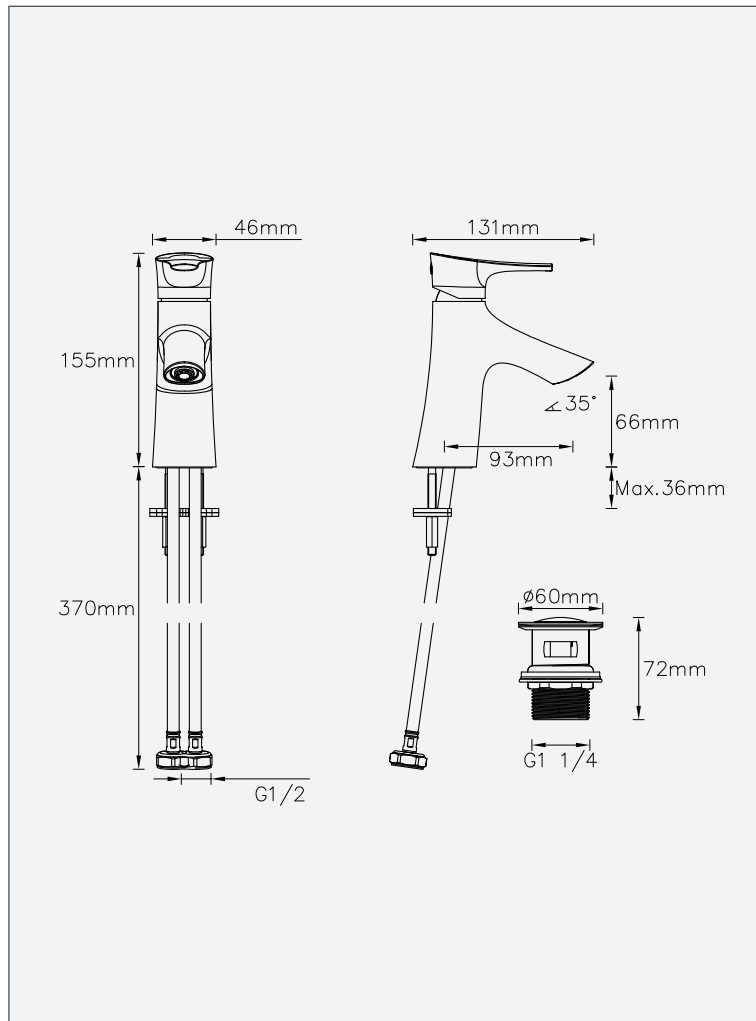

Porto - Basin Mono

Porto - Basin Mono

Code: PO-BM

Features

- Design lead recessed aerator
- Includes Neoperl aerator to ensure smooth flow
- 10 year warranty (2 year on cartridge)

Technical Details

- 10 year guarantee covering manufacturing faults