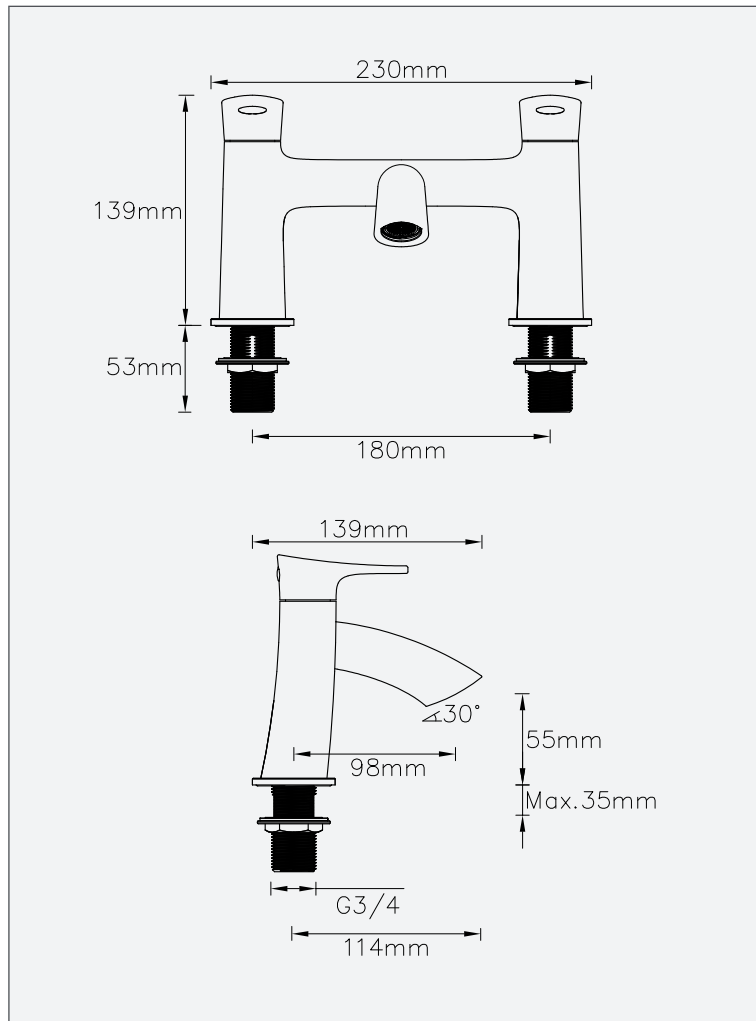

Porto - Bath Filler

Porto - Bath Filler

Code: PO-BF

Features

- Design lead recessed aerator
- Includes Neoperl aerator to ensure smooth flow
- 10 year warranty (2 year on cartridge)

Technical Details

- 10 year guarantee covering manufacturing faults

Operating Pressure	0.2 bar	0.5 bar	1 bar	2 bar
Flow Rate (L/min)	19.4	30.8	52.5	69.6

Units 3 & 4, 16 Crawfordsburn Road,
Newtownards, Co Down,
Northern Ireland. BT23 4EA

Sales Enquiries

Email: info@aquallabrassware.com