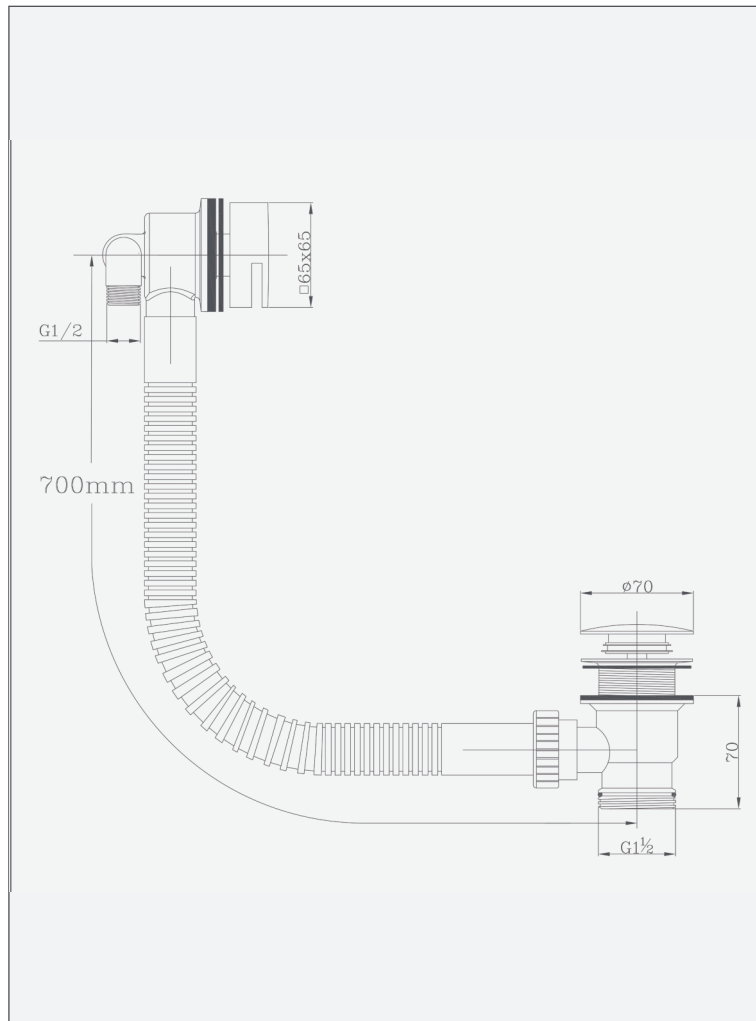

Zen - Overflow Filler

Zen - Overflow Filler

Code: Z-SO

Features

- 10 year guarantee covering manufacturing faults

Operating Pressure	0.2 bar	0.5 bar	1 bar	2 bar
Flow Rate (L/min)	5.1	11.8	18.3	26.3

Units 3 & 4, 16 Crawfordsburn Road,
Newtownards, Co Down,
Northern Ireland. BT23 4EA