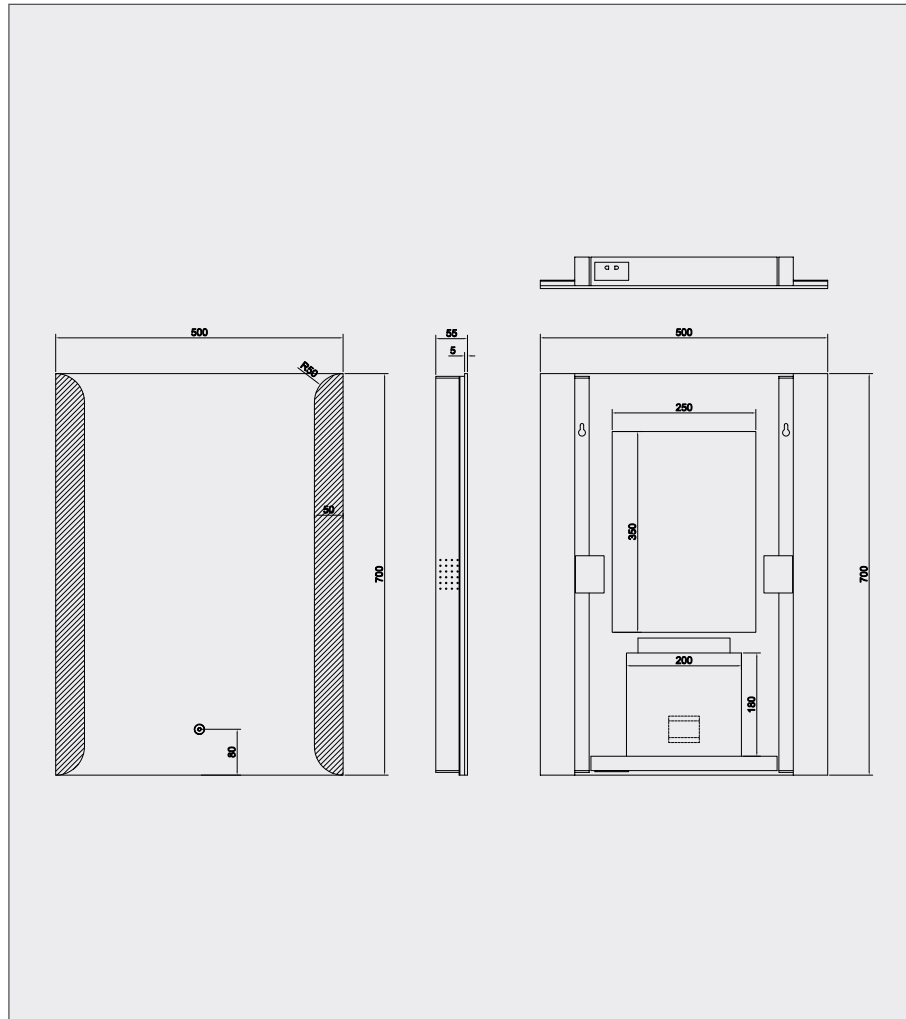

Cruise Live LED Mirror - 700 x 500mm

Cruise Live LED Mirror - 700 x 500mm

Code: 7CL75

Features

- Energy efficient LED lighting
- Heated demister pad
- Touch switch power control
- Electric toothbrush & shaver charging socket
- Bluetooth connectivity