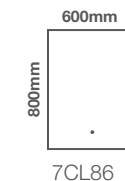

Cruise Live LED Mirror - 800 x 600mm

Cruise Live LED Mirror - 800 x 600mm

Code: 7CL86

Features

- Energy efficient LED lighting
- Heated demister pad
- Touch switch power control
- Electric toothbrush & shaver charging socket
- Bluetooth connectivity

**Portrait
Fitting Only**

Units 3 & 4
16 Crawfordsburn Road
Newtownards
County Down BT23 4EA

Tel: +44 (0) 28 9182 8000
Fax: +44 (0) 28 9181 2888

Sales Enquiries

Email: info@aquallabrassware.com

Technical and Aftersales Support