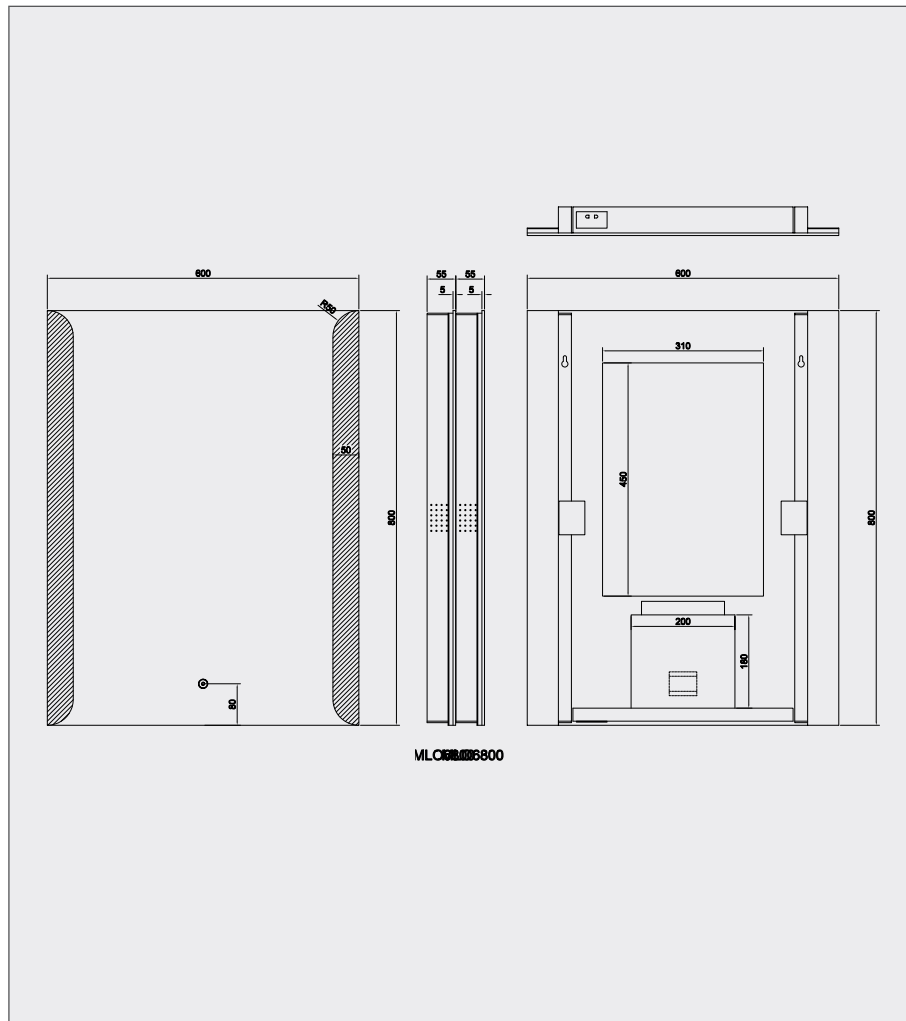

Cruise Live LED Mirror - 800 x 600mm

Cruise Live LED Mirror - 800 x 600mm

Code: 7CL86

Features

- Energy efficient LED lighting
- Heated demister pad
- Touch switch power control
- Electric toothbrush & shaver charging socket
- Bluetooth connectivity