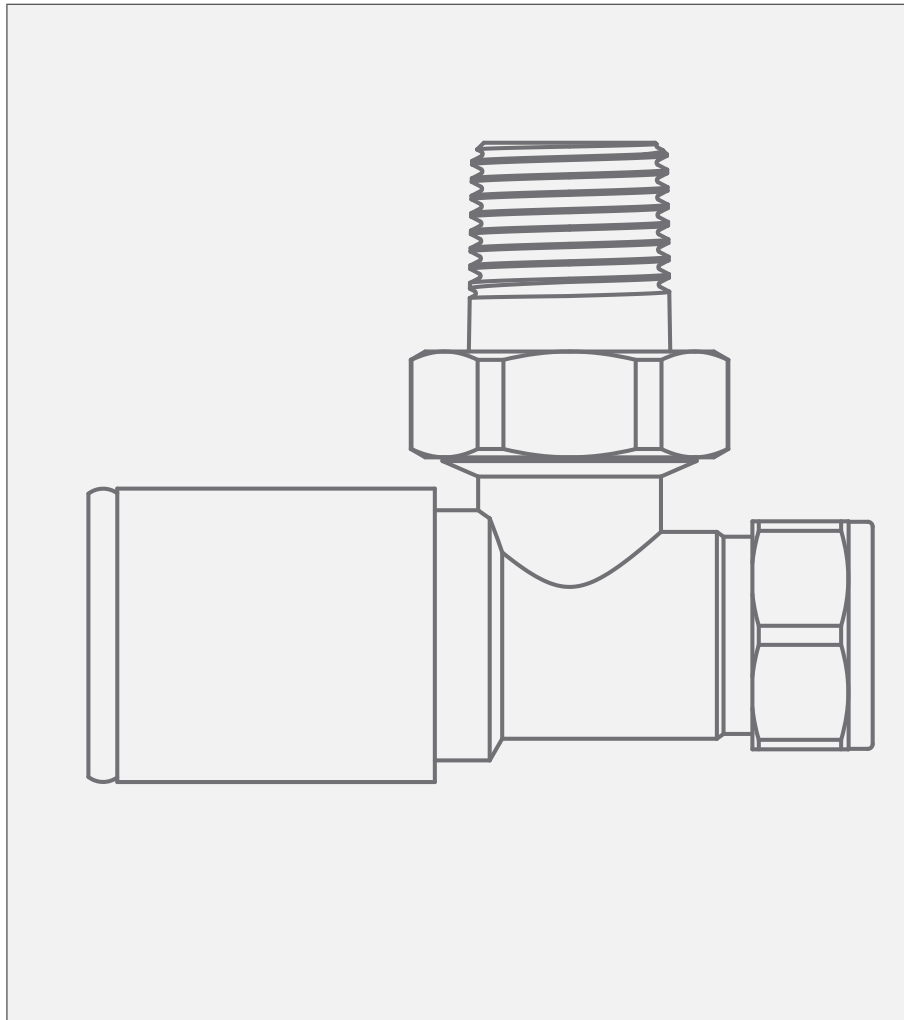

Light Grey - Round Angled Valve

Light Grey - Round Angled Valve

Code: R-WVLG

Features

- Modern style round straight valves
- Suitable for use with light grey towel rails
- Powder coated finish
- 2 year guarantee