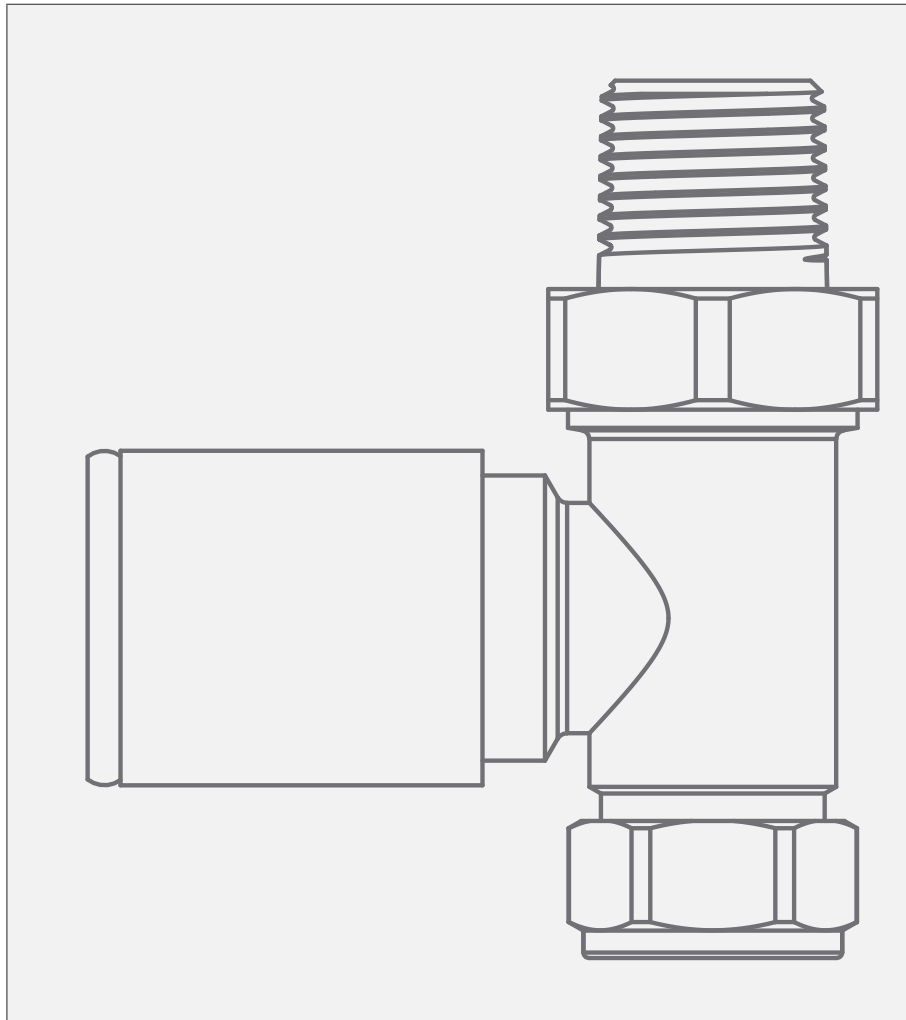

Light Grey - Round Straight Valve

Light Grey - Round Straight Valve

Code: R-FVLG

Features

- Modern style round straight valves
- Suitable for use with light grey towel rails
- Powder coated finish
- 2 year guarantee