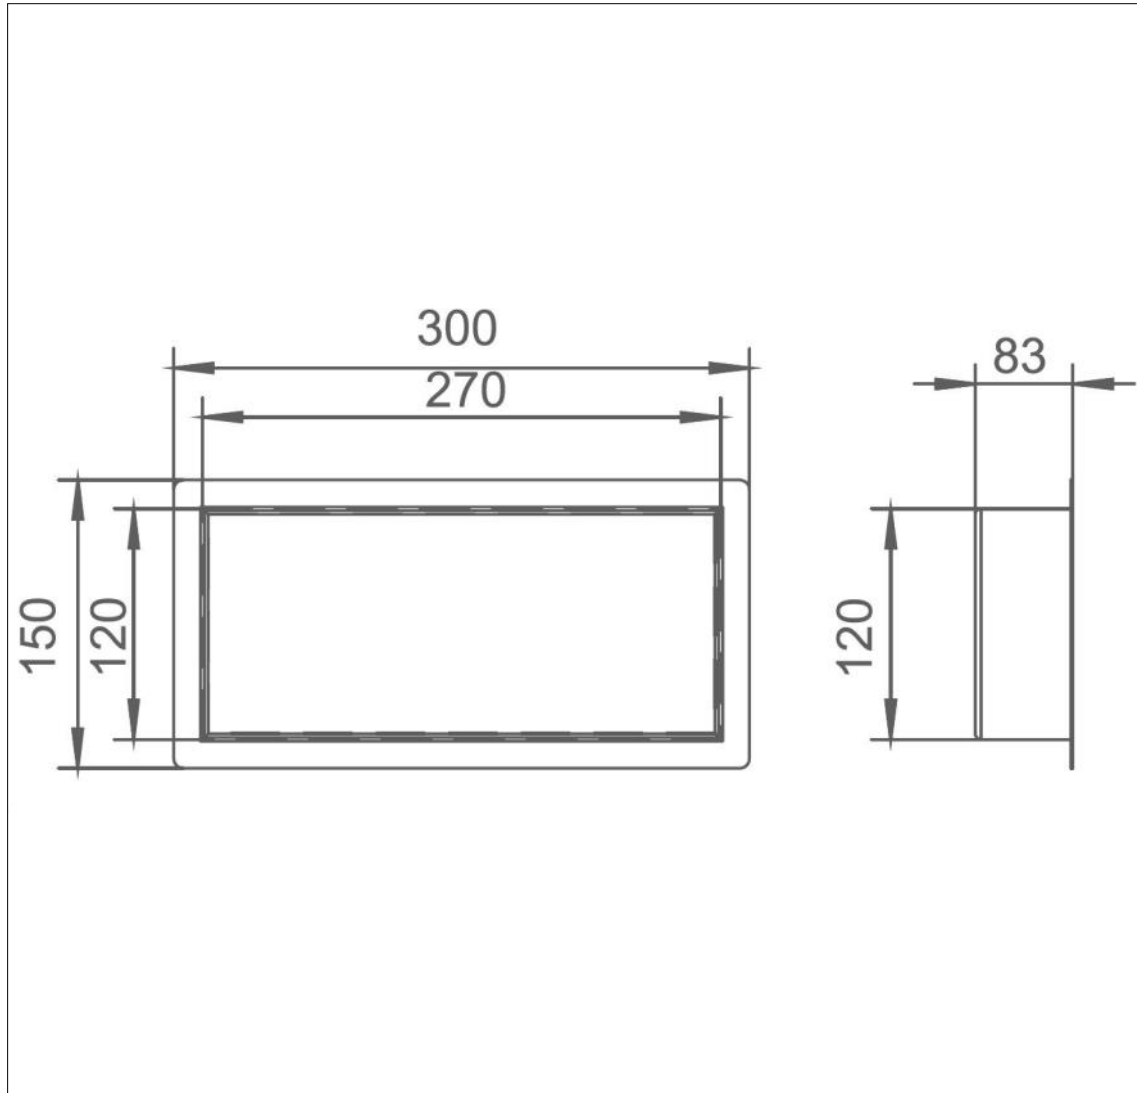

# Rectangular Recessed Shelf

## Rectangular Recessed Shelf

Code: RRS2712