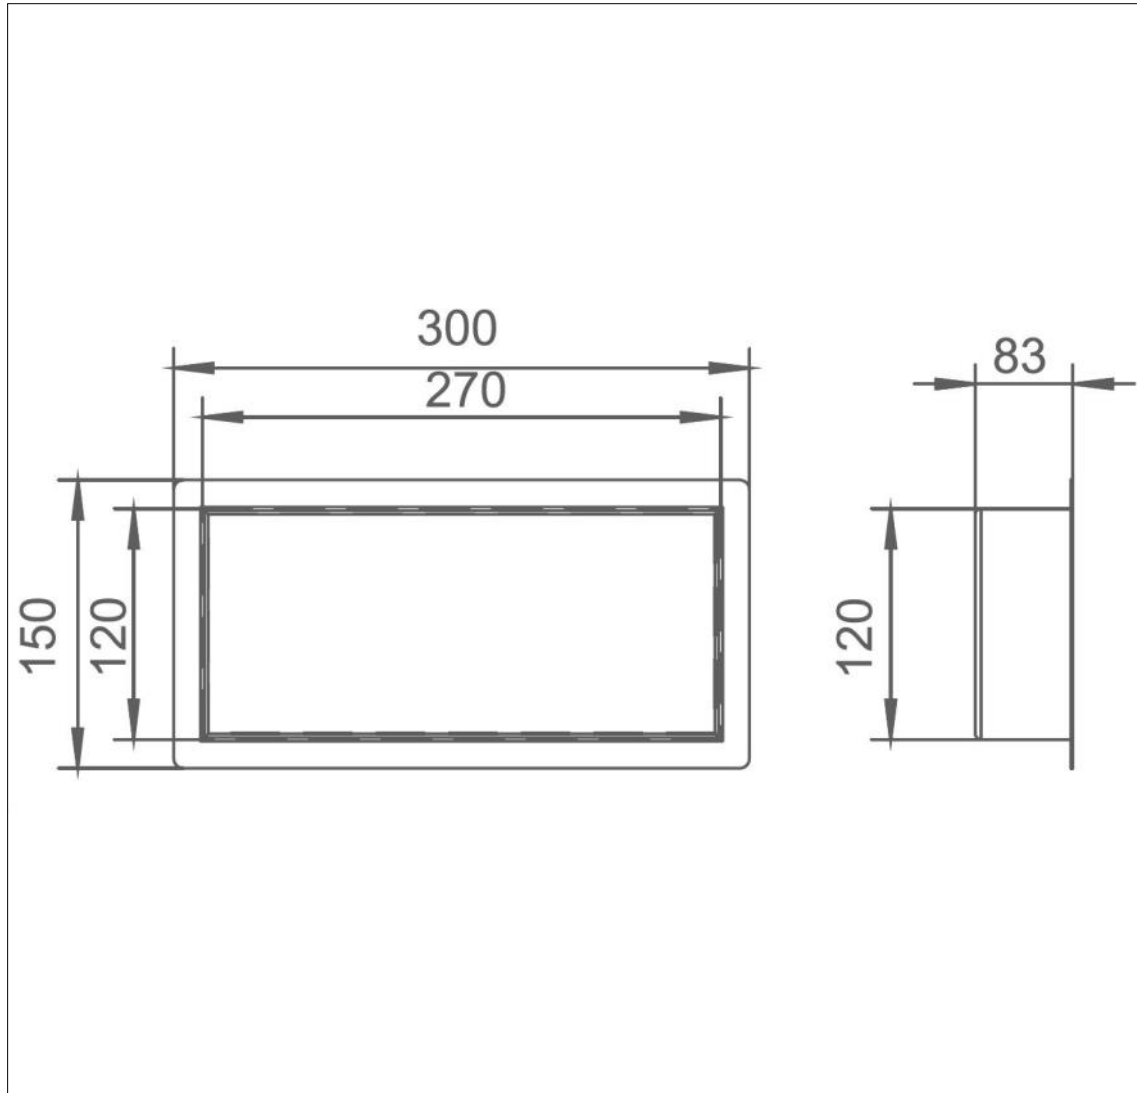

Rectangular Recessed Shelf

Rectangular Recessed Shelf

Code: RRS2712

Features

- -Cost effective storage solution
- -Installer friendly
- -Durable brushed stainless steel