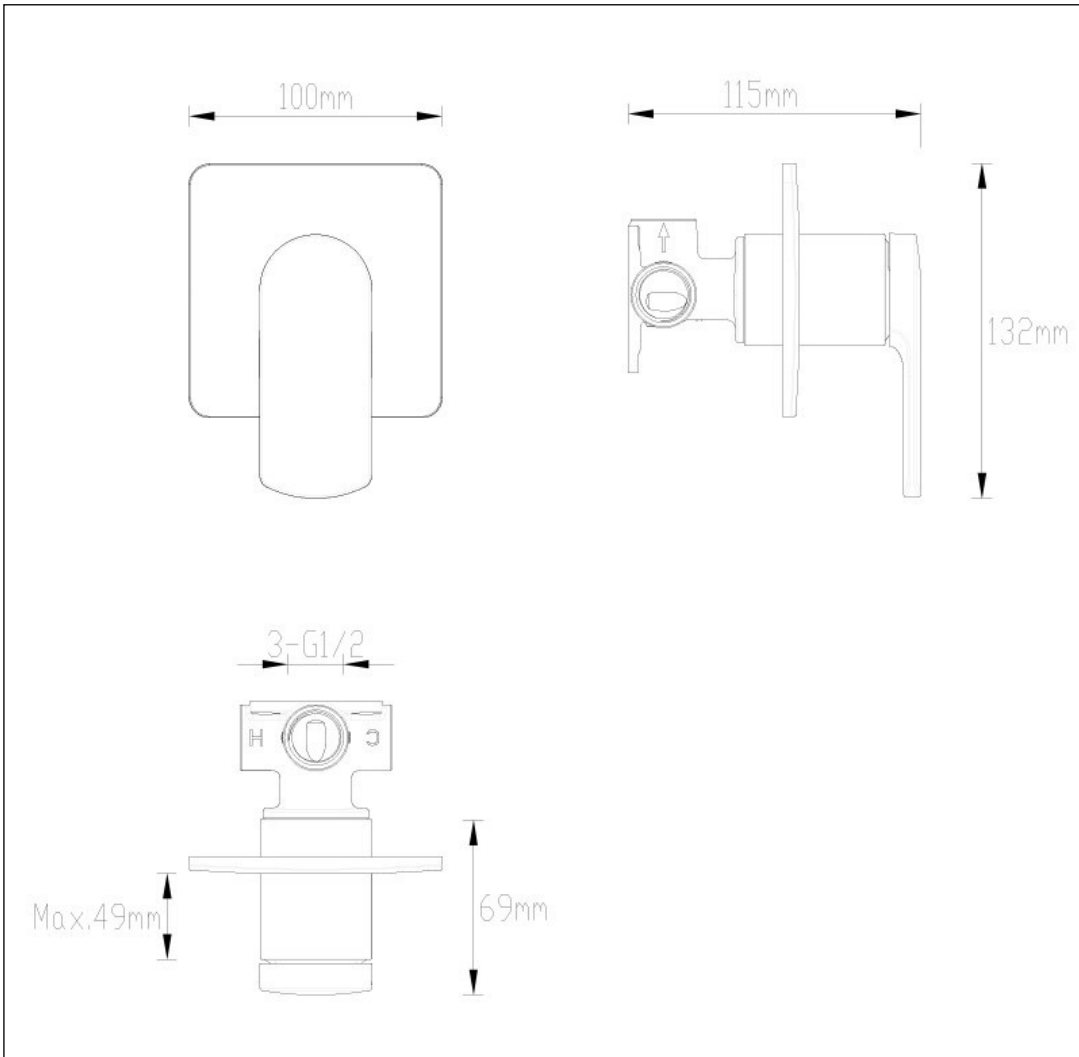

# Fuse Black Manual Bath Valve

## Fuse Black Manual Bath Valve

Code: F-MV-BL

### Features:

- Wall mounted bath valve
- 5 year warranty
- Brass body

Units 3 & 4, 16 Crawfordsburn Road,  
Newtownards, Co Down,  
Northern Ireland. BT23 4EA

Tel: +44 (0) 28 9182 8000  
Fax: +44 (0) 28 9181 2888