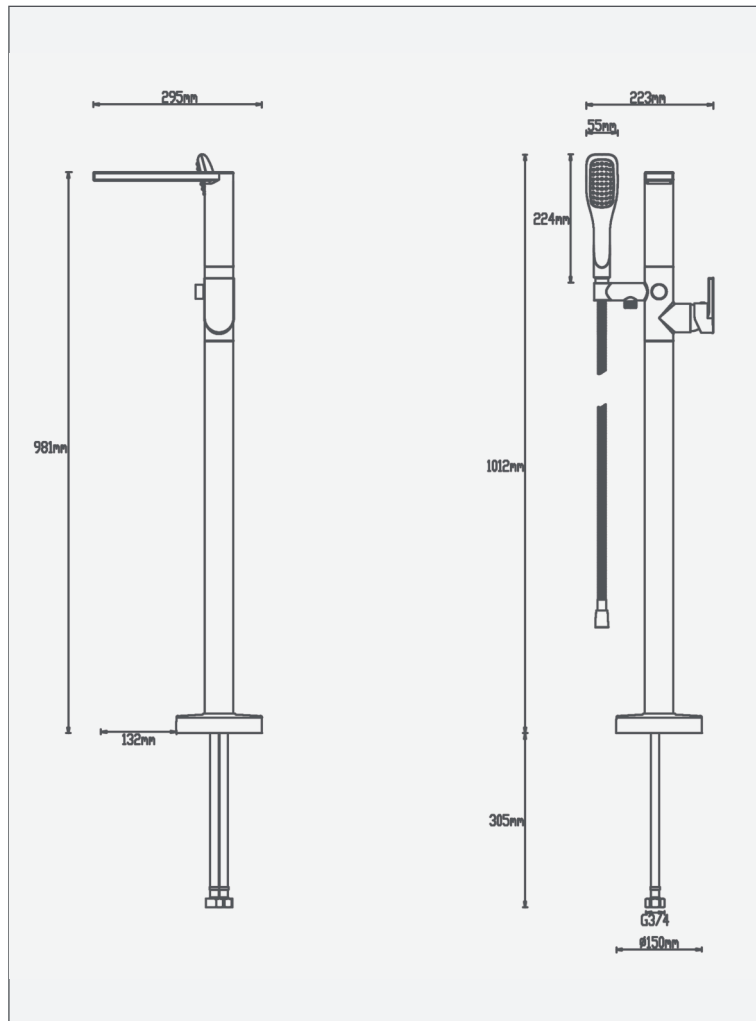

Fuse Black - Freestanding Bath Shower Mixer

Fuse Black - Freestanding Bath Shower Mixer

Code: FU-FSBSM-BL

Features

- Design led recessed Neoperl aerator

Technical Details

- 5 year warranty

Spout

Operating Pressure	1 bar	2 bar	3 bar	5 bar
Flow Rate (L/min)	N/A	17.6	21.8	28.2

Shower

Operating Pressure	1 bar	2 bar	3 bar	5 bar
Flow Rate (L/min)	N/A	7.8	9.5	12.7

Units 3 & 4, 16 Crawfordsburn Road,
Newtownards, Co Down,
Northern Ireland. BT23 4EA