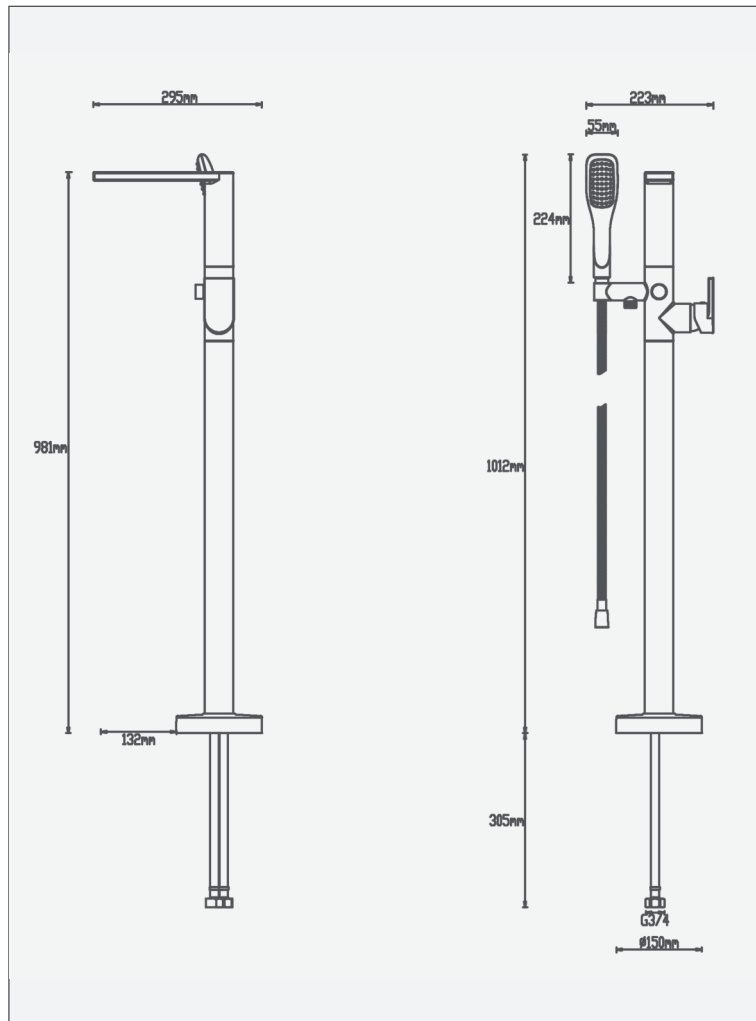

Fuse - Freestanding Bath Shower Mixer

Fuse - Freestanding Bath Shower Mixer

Code: F-FSBSM

Features

- Design led recessed Neoperl aerator

Technical Details

- 12 year warranty

Spout

Operating Pressure	1 bar	2 bar	3 bar	5 bar
Flow Rate (L/min)	N/A	17.6	21.8	28.2

Shower

Operating Pressure	1 bar	2 bar	3 bar	5 bar
Flow Rate (L/min)	N/A	7.8	9.5	12.7

Units 3 & 4, 16 Crawfordsburn Road,
Newtownards, Co Down,
Northern Ireland. BT23 4EA