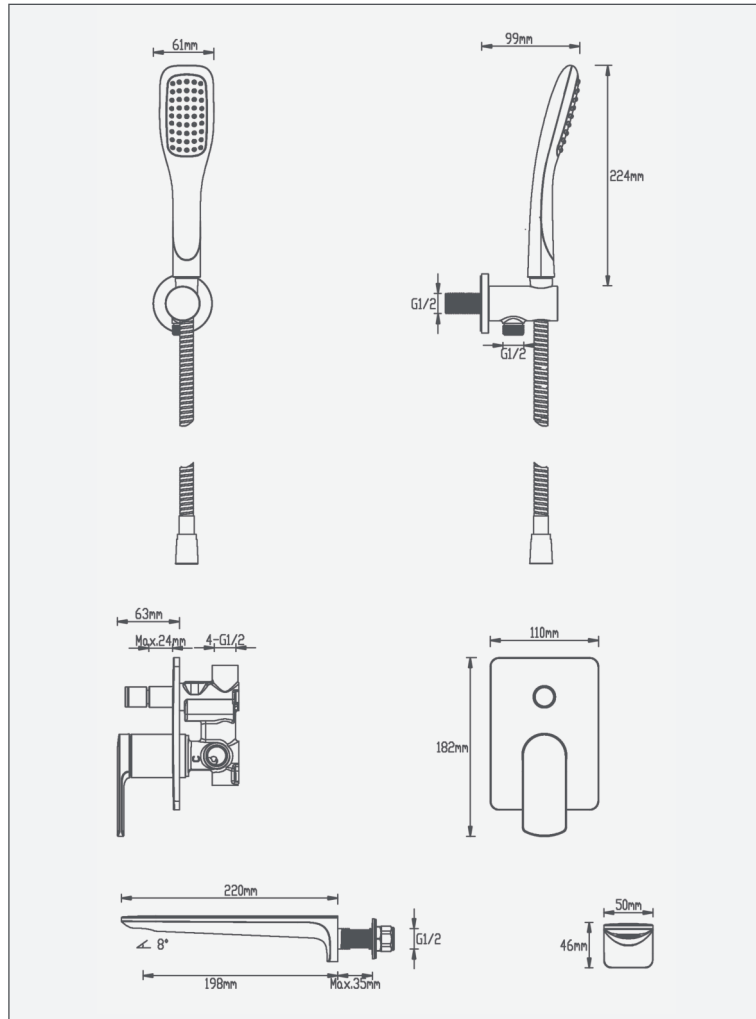

Fuse - Wall Mounted Bath Shower Mixer

Fuse - Wall Mounted Bath Shower mixer

Code: F-WBSMK

Features

- Design led recessed Neoperl aerator

Technical Details

- 12 year warranty

Spout

Operating Pressure	0.5 bar	1 bar	2 bar	3 bar
Flow Rate (L/min)	N/A	10.0	14.2	17.5

Shower

Operating Pressure	0.5 bar	1 bar	2 bar	3 bar
Flow Rate (L/min)	N/A	6.0	8.5	10.5

Units 3 & 4, 16 Crawfordsburn Road,
Newtownards, Co Down,
Northern Ireland. BT23 4EA