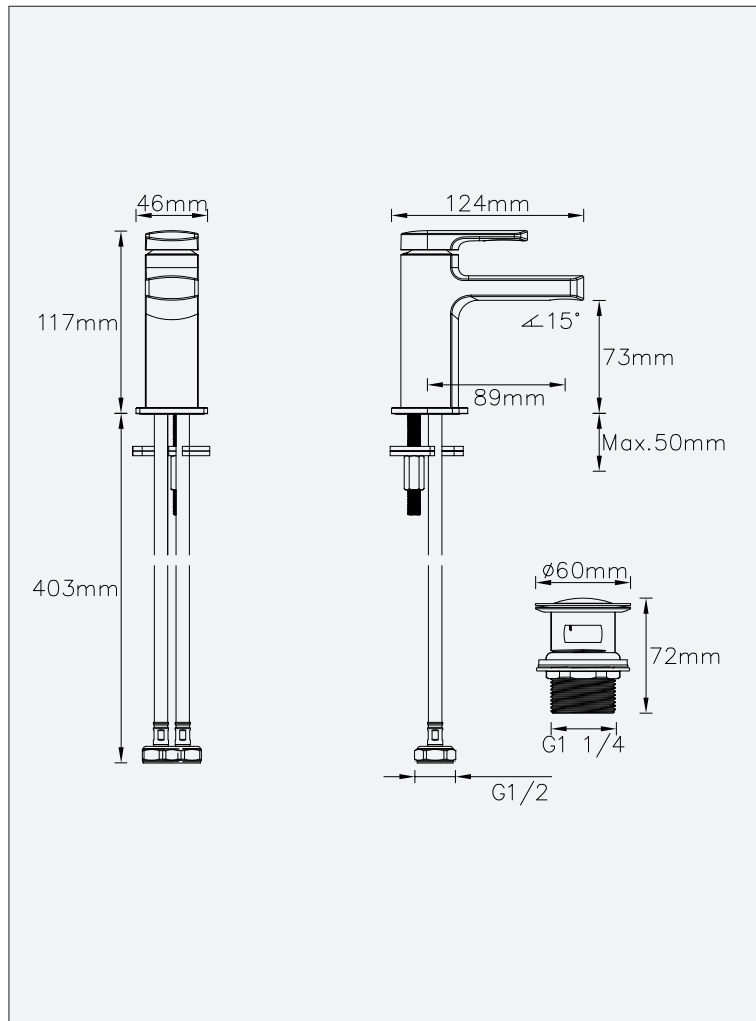

Fuse Black - Basin Mono

Fuse Black - Basin Mono

Code: FU-BM-BL

Features

- Design led recessed Neoperl aerator

Technical Details

- 5 year warranty

Operating Pressure	0.2 bar	0.5 bar	1 bar	2 bar
Flow Rate (L/min)	3.5	5.7	7.5	11.0