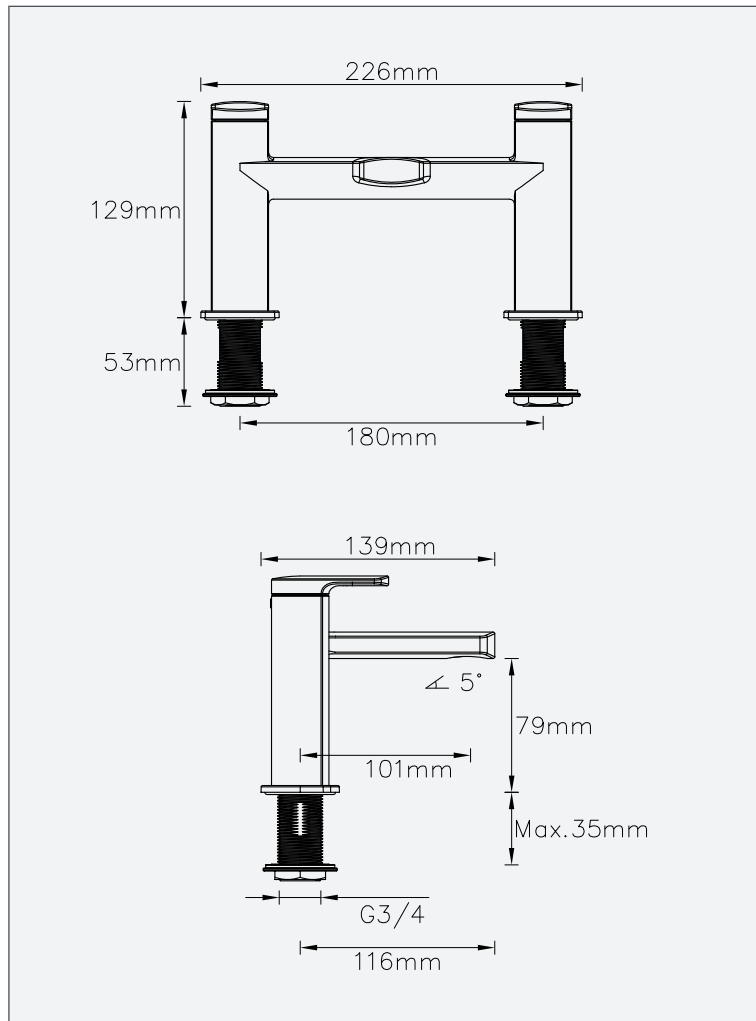

Fuse Black - Bath Filler

Fuse Black - Bath Filler

Code: FU-BF-BL

Features

- Design led recessed Neoperl aerator

Technical Details

- 5 year warranty

Operating Pressure	0.2 bar	0.5 bar	1 bar	2 bar
Flow Rate (L/min)	14.5	26.0	42.0	56.0