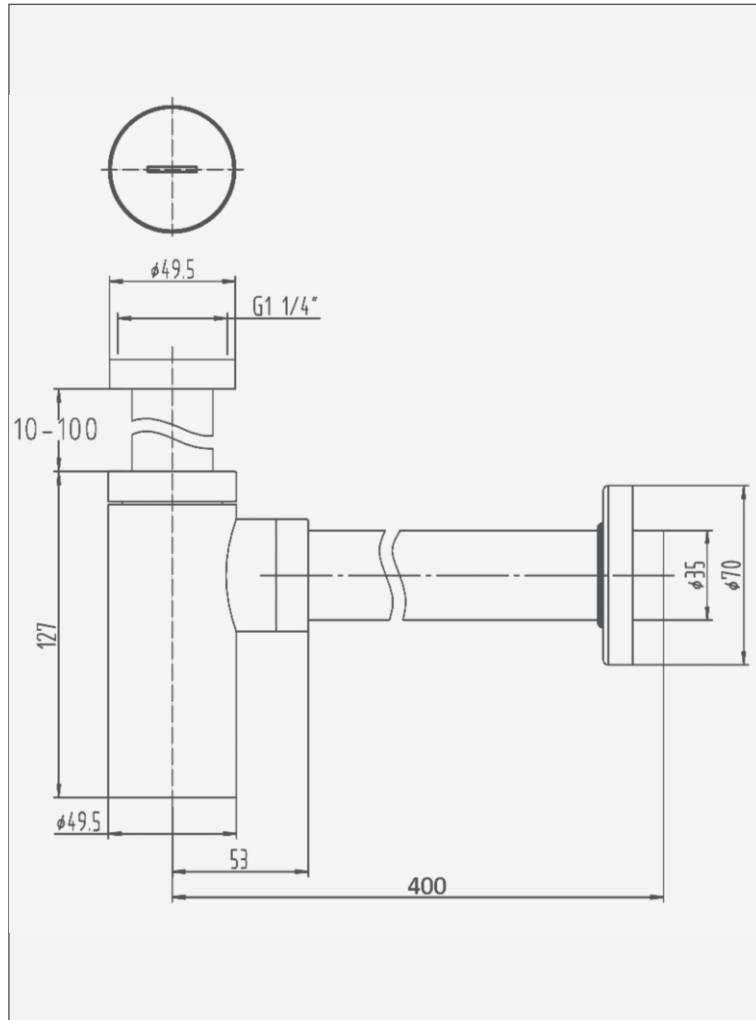

Fuse Black - Bottle Trap

Fuse Black - Bottle Trap

Code: FU-BOT-BL

Technical Details

- Solid brass components
- Removable bottom section to allow access to internal compartment even after fitting
- Telescopic arm
- 5 year warranty